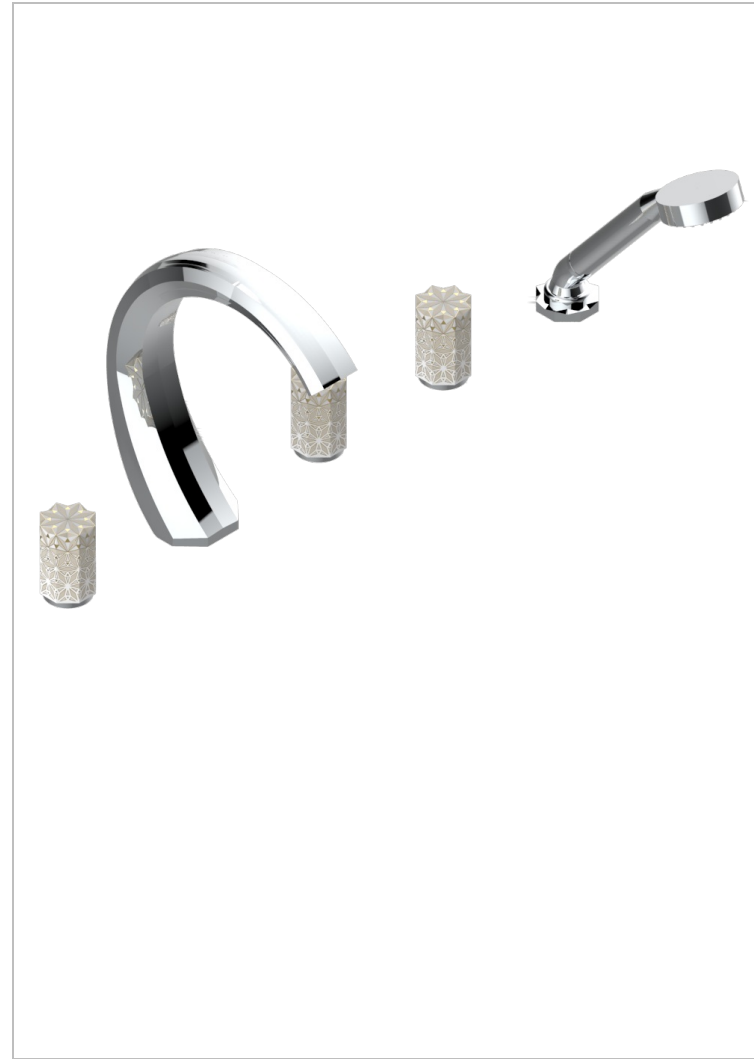

# NIHAL IVORY PORCELAIN

U2N-1132SGUS

THG®  
PARIS

Roman tub set with 2 x 3/4" valves and rim mounted ceramic mixer with progressive cartridge and handshower

25/11/2020

## CHARACTERISTIC

- Nihal Ivory porcelain
- Roman tub set with 2 x 3/4" valves and rim mounted ceramic mixer with progressive cartridge and handshower

## AVAILABLE FINITIONS

Black ceram - D30  
Blush PVD - H62  
Brass color PVD - H49  
Brown bronze color PVD - F33  
Chrome polished - A02  
Chrome polished / gold polished - G02

Copper antique matt, coated - H07  
Gold color PVD - H52  
Gold mat - F07  
Gold polished - F01  
Graphite PVD - H64  
Light coated bronze - D01

Matt Umber PVD - H67  
Matt blush PVD - H60  
Matt brass color PVD - H50  
Matt brown bronze color PVD - F34  
Matt chrome (American satin) - C02  
Matt gold color PVD - H53

Matt graphite PVD - H65  
Matt nickel (American satin) - C01  
Matt nickel color PVD - H56  
Nickel antique / Sovereign - H28  
Nickel color PVD - H55  
Nickel polished - B01