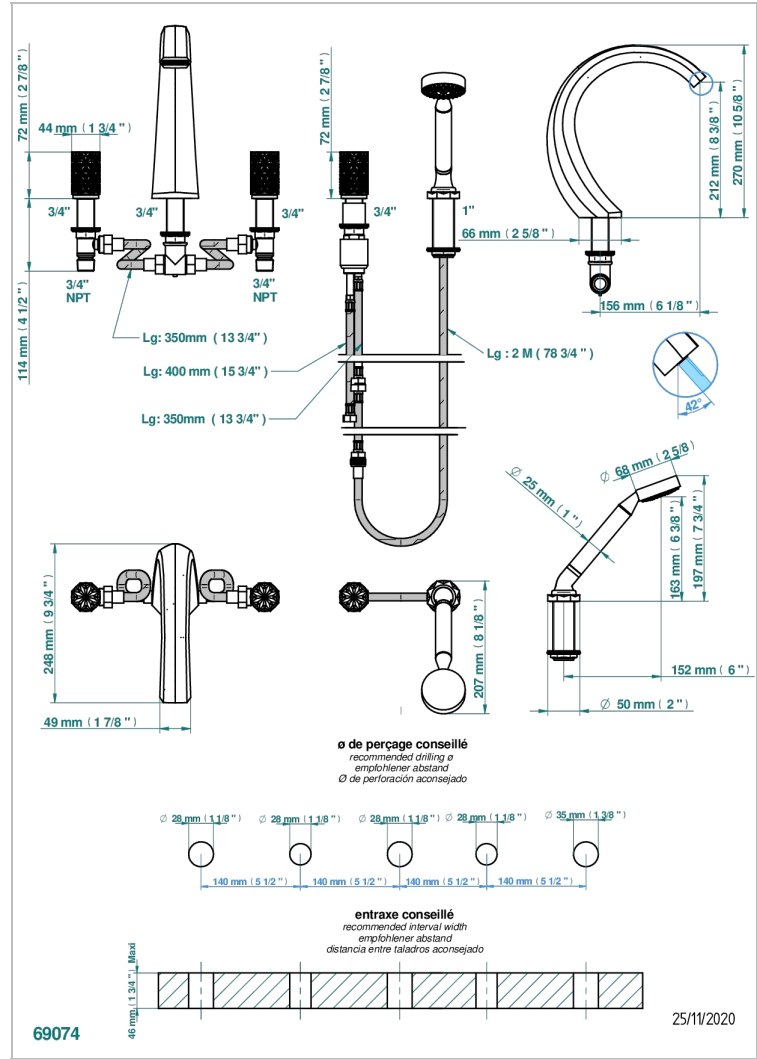

# NIHAL IVORY PORCELAIN

U2N-1132SGUS

THG®  
PARIS

Roman tub set with 2 x 3/4" valves and rim mounted ceramic mixer with progressive cartridge and handshower

25/11/2020

## CHARACTERISTIC

- Nihal Ivory porcelain
- Roman tub set with 2 x 3/4" valves and rim mounted ceramic mixer with progressive cartridge and handshower