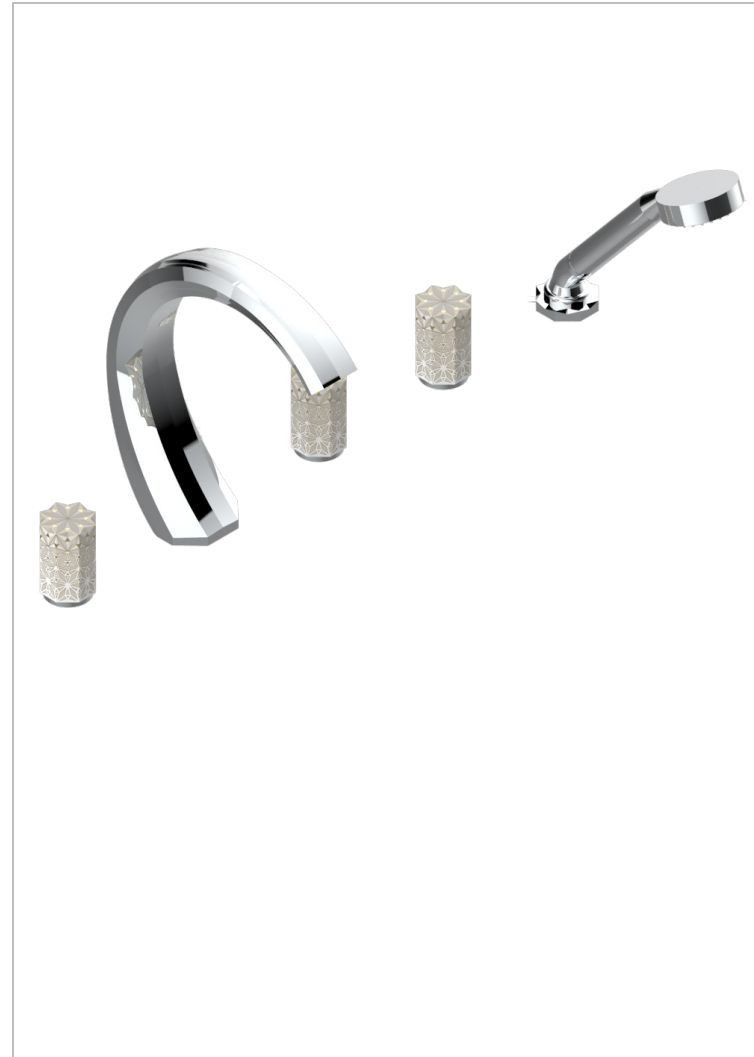

NIHAL IVORY PORCELAIN

U2N-1132SG

THG
PARIS

5-hole bath/shower mixer with super goliath spout, 2 x 3/4" valves, and rim mounted handshower supplied by progressive cartridge mixer

CHARACTERISTIC

- Nihal Ivory porcelain
- 5-hole bath/shower mixer with super goliath spout, 2 x 3/4" valves, and rim mounted handshower supplied by progressive cartridge mixer

AVAILABLE FINITIONS

Antique nickel - H28
Black ceram - D30
Blush PVD - H62
Brass color PVD - H49
Brown bronze color PVD - F33
Gold color PVD - H52

Graphite PVD - H64
Lacquered light bronze - D01
Matt Umber PVD - H67
Matt blush PVD - H60
Matt brass color PVD - H50
Matt brown bronze color PVD - F34

Matt chrome - C02
Matt gold - F07
Matt gold color PVD - H53
Matt graphite PVD - H65
Matt nickel (color finish) - C01
Matt nickel color PVD - H56

Nickel color PVD - H55
Polished chrome (color finish) - A02
Polished chrome / Polished gold (color finish) - G02
Polished gold (color finish) - F01
Polished nickel - B01
Soft gold - F30

Soft matt gold - F31
Umber PVD - H66
Varnished matt antique red copper (color finish) - H07