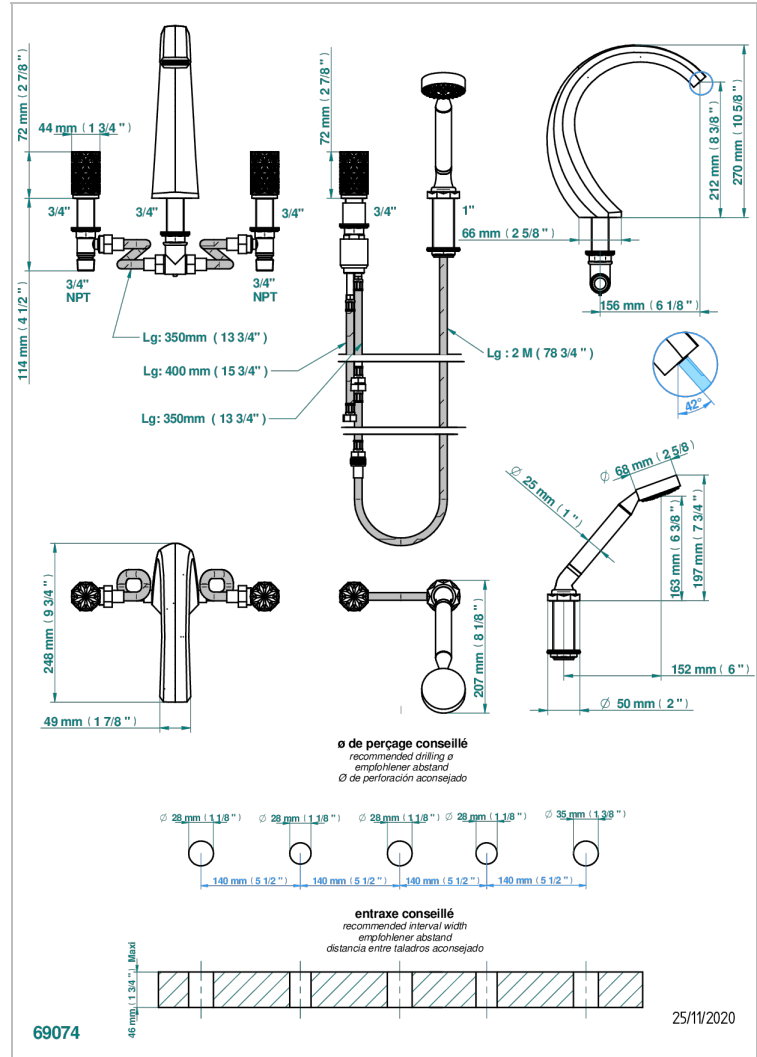

NIHAL IVORY PORCELAIN

U2N-1132SG

THG
PARIS

5-hole bath/shower mixer with super goliath spout, 2 x 3/4" valves, and rim mounted handshower supplied by progressive cartridge mixer

CHARACTERISTIC

- Nihal Ivory porcelain
- 5-hole bath/shower mixer with super goliath spout, 2 x 3/4" valves, and rim mounted handshower supplied by progressive cartridge mixer

AVAILABLE FINITIONS

Antique nickel - H28
Black ceram - D30
Blush PVD - H62
Brass color PVD - H49
Brown bronze color PVD - F33
Gold color PVD - H52

Graphite PVD - H64
Lacquered light bronze - D01
Matt Umber PVD - H67
Matt blush PVD - H60
Matt brass color PVD - H50
Matt brown bronze color PVD - F34