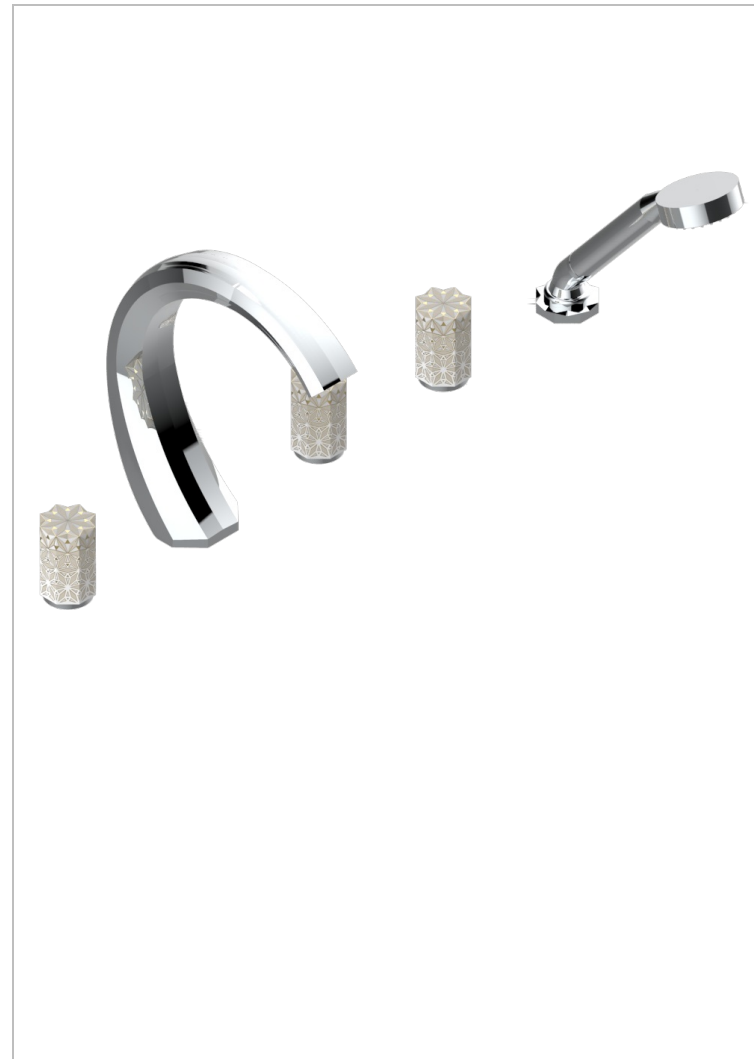

NIHAL IVORY PORCELAIN

U2N-1132SG

THG
PARIS

5-hole bath/shower mixer with super goliath spout, 2 x 3/4" valves, and rim mounted handshower supplied by progressive cartridge mixer

CHARACTERISTIC

- Nihal Ivory porcelain
- 5-hole bath/shower mixer with super goliath spout, 2 x 3/4" valves, and rim mounted handshower supplied by progressive cartridge mixer

AVAILABLE FINITIONS

Antique nickel - H28
Black ceram - D30
Blush PVD - H62
Brass color PVD - H49
Brown bronze color PVD - F33
Gold color PVD - H52

Graphite PVD - H64
Lacquered light bronze - D01
Matt Umber PVD - H67
Matt blush PVD - H60
Matt brass color PVD - H50
Matt brown bronze color PVD - F34

Matt chrome - C02
Matt gold - F07
Matt gold color PVD - H53
Matt graphite PVD - H65
Matt nickel (color finish) - C01
Matt nickel color PVD - H56

Nickel color PVD - H55
Polished chrome (color finish) - A02
Polished chrome / Polished gold (color finish) - G02
Polished gold (color finish) - F01
Polished nickel - B01
Soft gold - F30

Soft matt gold - F31
Umber PVD - H66
Varnished matt antique red copper (color finish) - H07