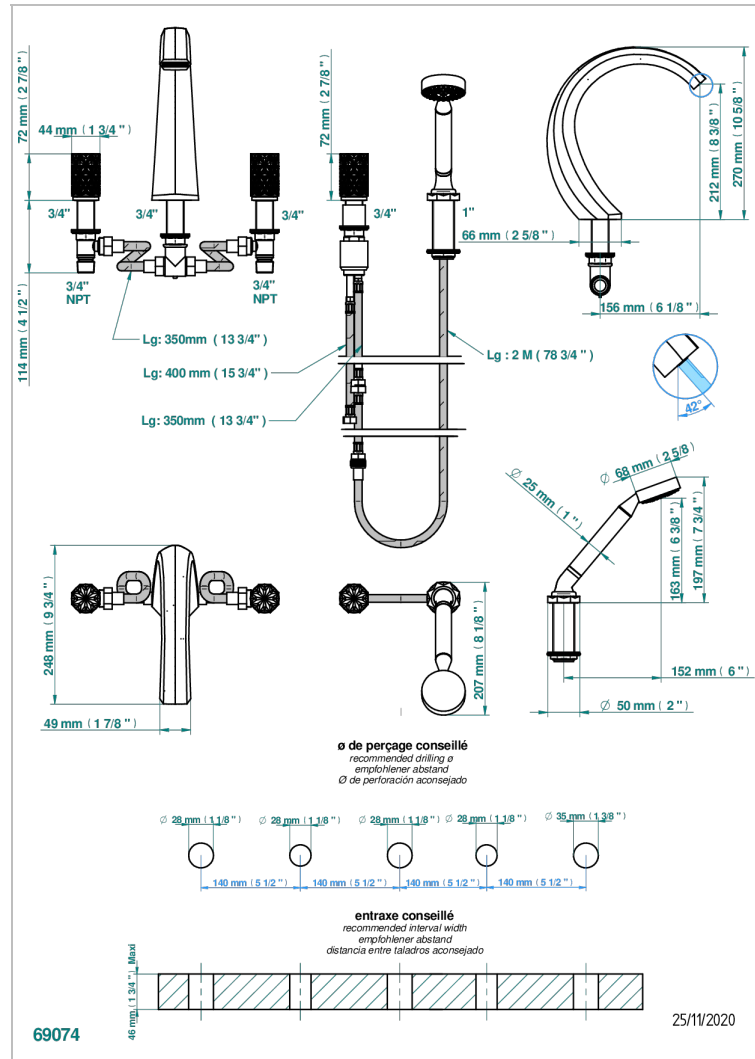

NIHAL IVORY PORCELAIN

U2N-1132SG

THG
PARIS

5-hole bath/shower mixer with super goliath spout, 2 x 3/4" valves, and rim mounted handshower supplied by progressive cartridge mixer

CHARACTERISTIC

- Nihal Ivory porcelain
- 5-hole bath/shower mixer with super goliath spout, 2 x 3/4" valves, and rim mounted handshower supplied by progressive cartridge mixer

AVAILABLE FINITIONS

Antique nickel - H28
Black ceram - D30
Blush PVD - H62
Brass color PVD - H49
Brown bronze color PVD - F33
Gold color PVD - H52

Graphite PVD - H64
Lacquered light bronze - D01
Matt Umber PVD - H67
Matt blush PVD - H60
Matt brass color PVD - H50
Matt brown bronze color PVD - F34