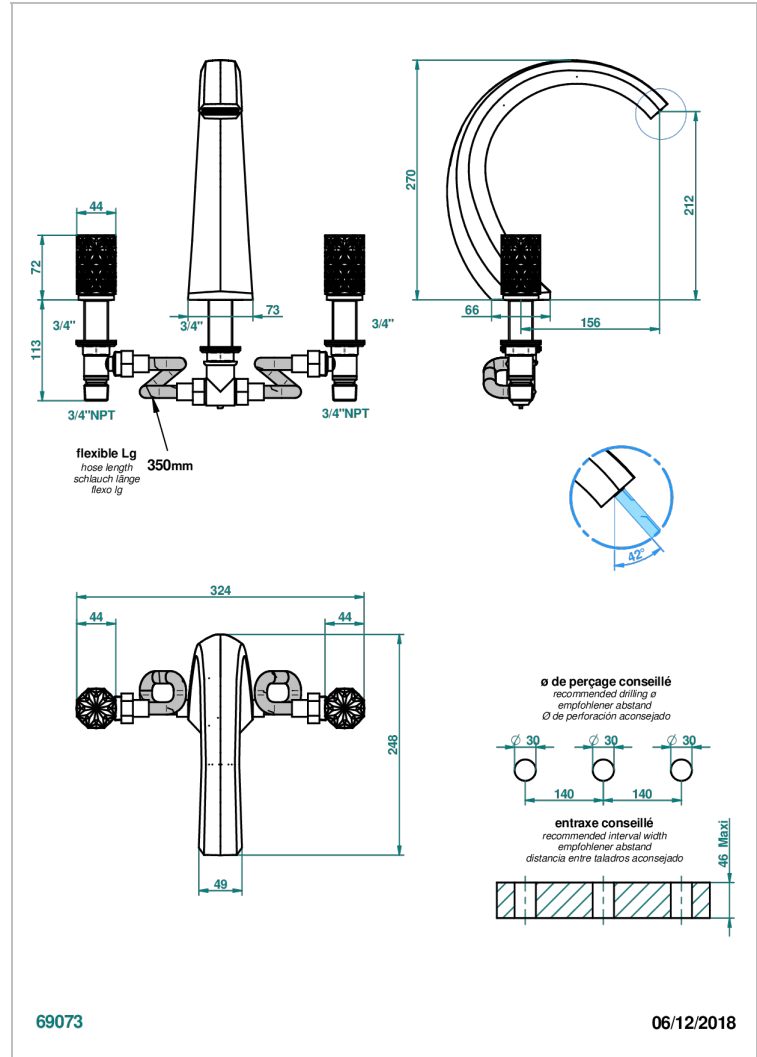

NIHAL IVORY PORCELAIN

U2N-25SG

Rim mounted 3-hole bath mixer, super goliath spout

THG[®]
PARIS

CHARACTERISTIC

- ACS : 18ACCLY403
- NF : NF EN 200 - IID/A - Chrome

STANDARDS

AVAILABLE FINITIONS