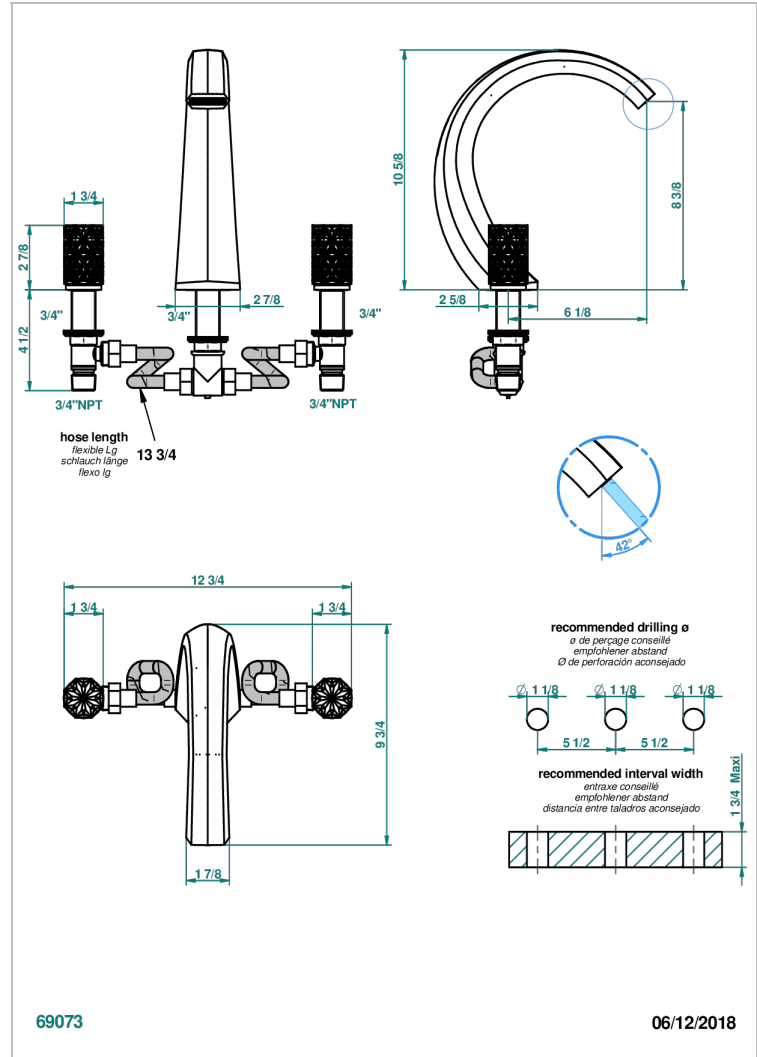

# NIHAL IVORY PORCELAIN

U2N-25SG

Rim mounted 3-hole bath mixer, super goliath spout

## CHARACTERISTIC

- ACS : 18ACCLY403
- NF : NF EN 200 - IID/A - Chrome