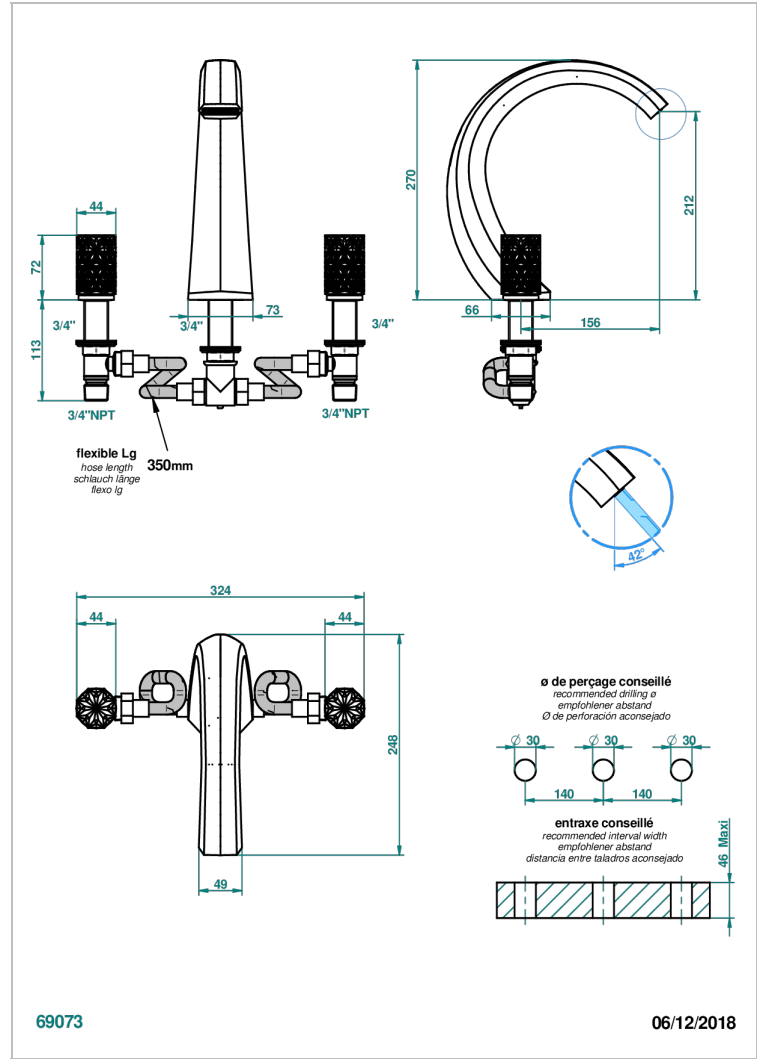

NIHAL IVORY PORCELAIN

U2N-25SG

Rim mounted 3-hole bath mixer, super goliath spout

THG[®]
PARIS

CHARACTERISTIC

- ACS : 18ACCLY403
- NF : NF EN 200 - IID/A - Chrome

STANDARDS

AVAILABLE FINITIONS