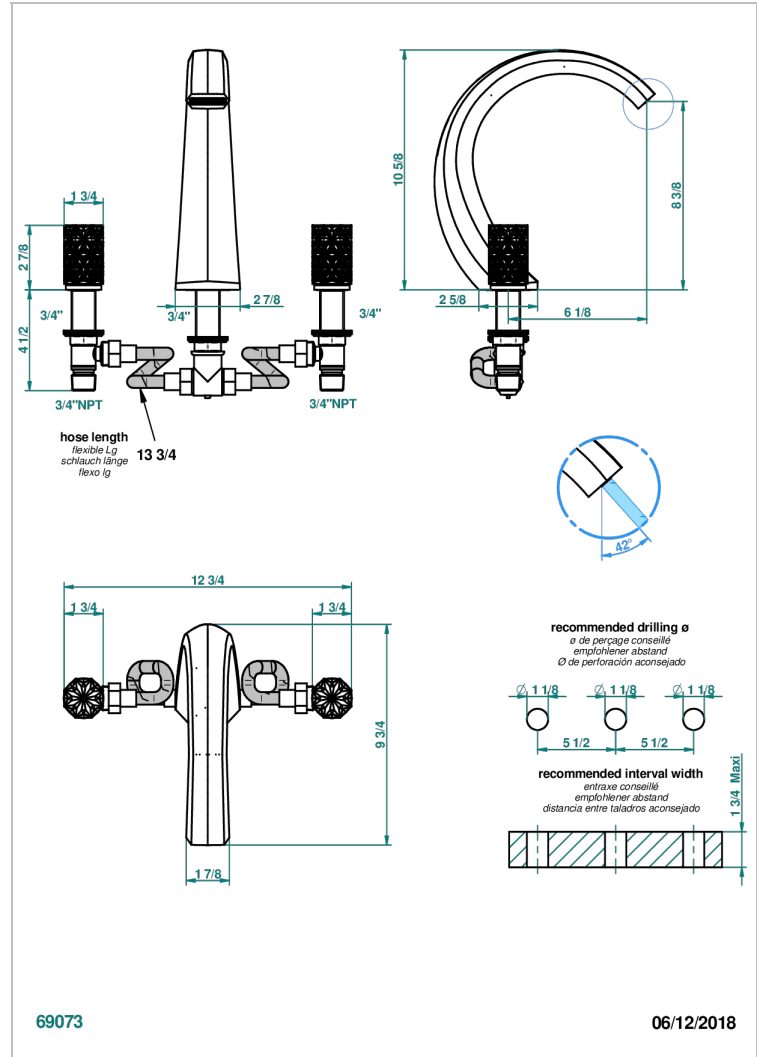

NIHAL IVORY PORCELAIN

U2N-25SG

Rim mounted 3-hole bath mixer, super goliath spout

CHARACTERISTIC

- ACS : 18ACCLY403
- NF : NF EN 200 - IID/A - Chrome

STANDARDS

AVAILABLE FINITIONS

Antique nickel - H28
Black ceram - D30
Blush PVD - H62
Brass color PVD - H49
Brown bronze color PVD - F33
Gold color PVD - H52