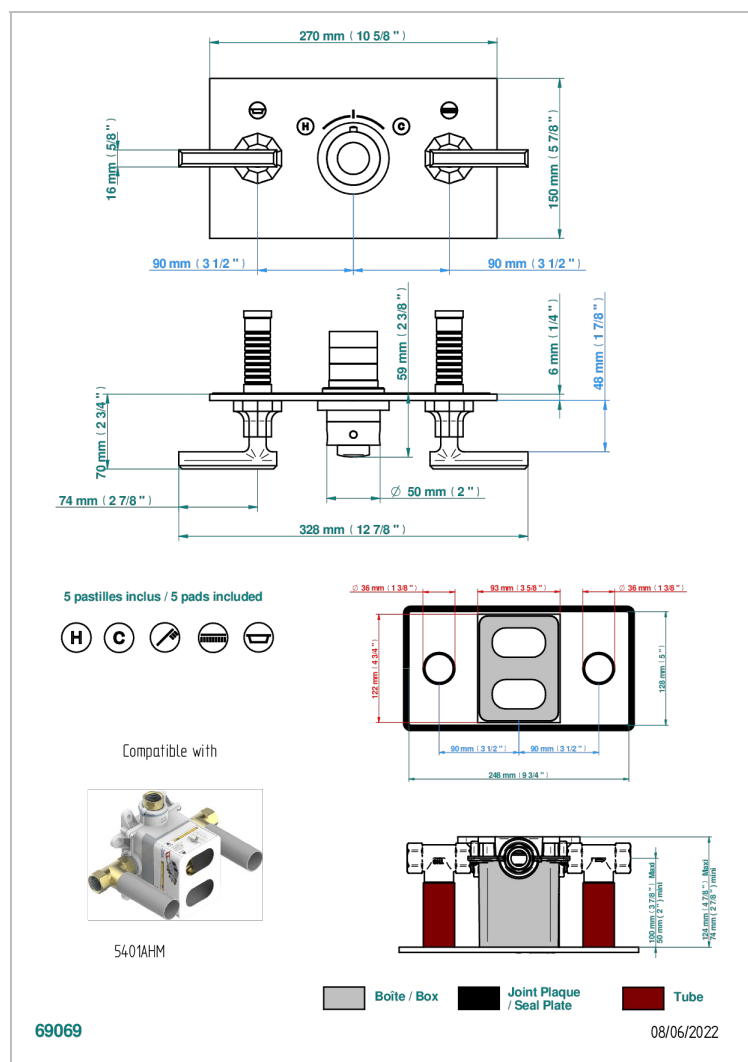

LES ONDES WITH LEVER HANDLES

G8B-5401BEH

Trim for THG thermostat with 2 valves ref. 5 401AHM/US rough part supplied with fixing box , item to be installed horizontal

CHARACTERISTIC

- Les Ondes with lever handles
- Trim for THG thermostat with 2 valves ref. 5 401AHM/US part supplied with fixing box , item to be installed horizontal