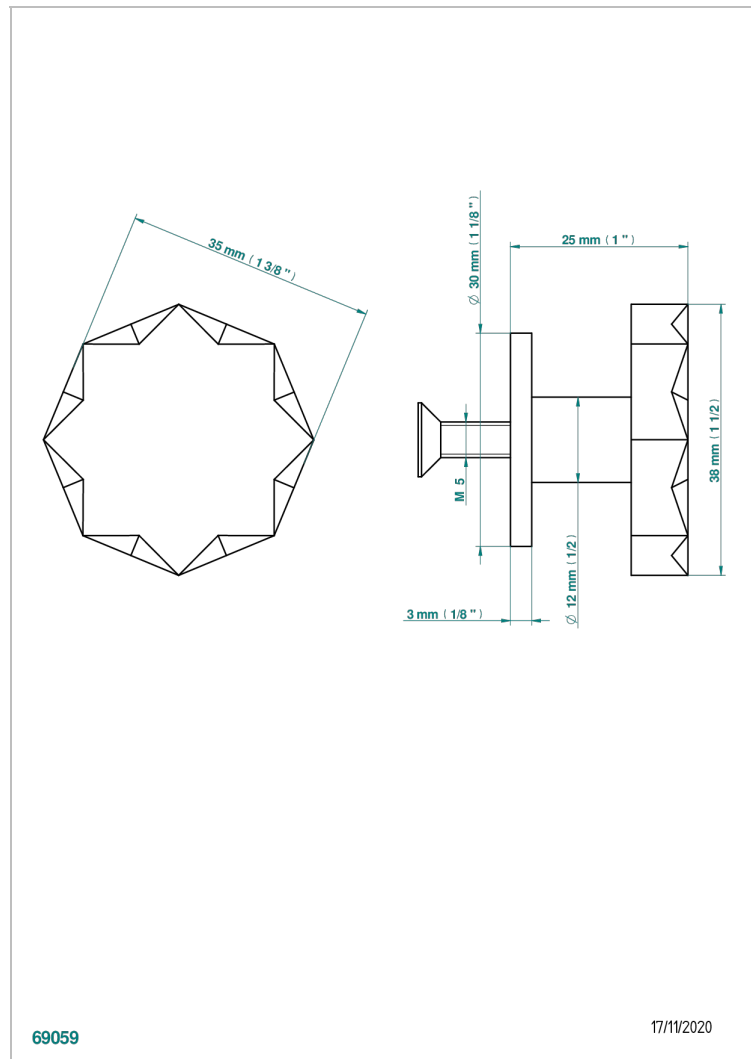

NIHAL GREEN PORCELAIN

U2R-26BP

Medium size knob

THG[®]
PARIS

69059

17/11/2020

CHARACTERISTIC

- Nihal Green porcelain
- Medium size knob