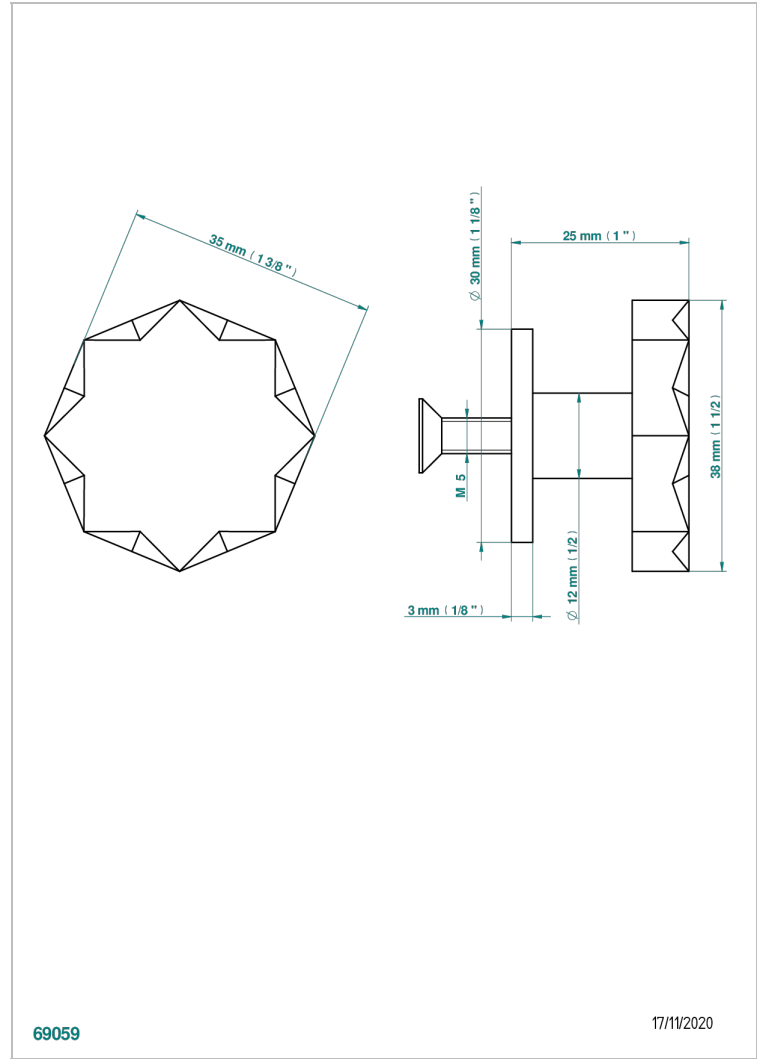

# NIHAL BLACK PORCELAIN

U2P-26BP

Medium size knob

THG<sup>®</sup>  
PARIS

69059

17/11/2020

## CHARACTERISTIC

- Nihal Black porcelain
- Medium size knob