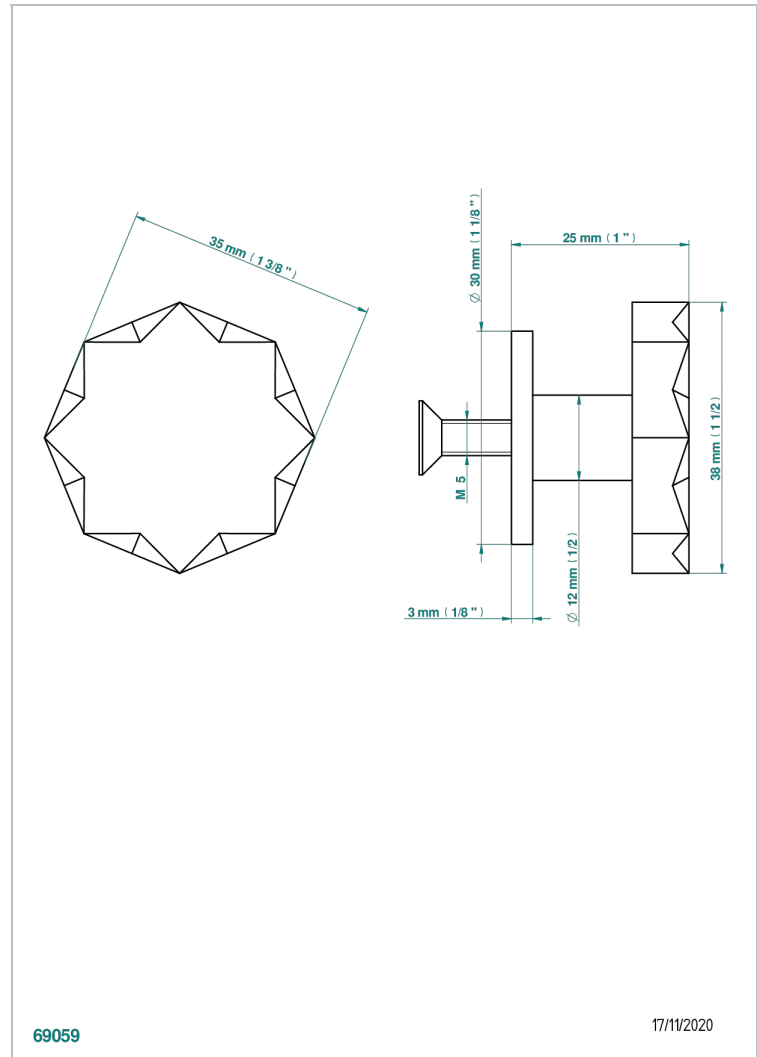

# NIHAL IVORY PORCELAIN

U2N-26BP

Medium size knob

THG<sup>®</sup>  
PARIS

## CHARACTERISTIC

- Nihal Ivory porcelain
- Medium size knob