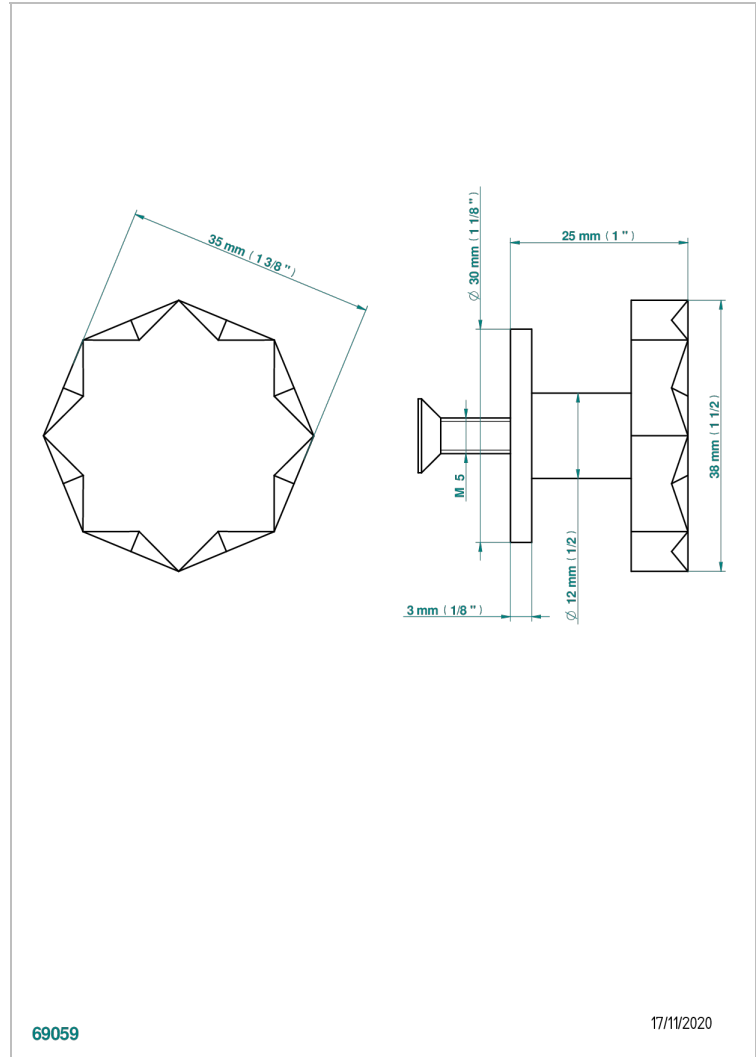

NIHAL IVORY PORCELAIN

U2N-26BP

Medium size knob

THG[®]
PARIS

69059

17/11/2020

CHARACTERISTIC

- Nihal Ivory porcelain
- Medium size knob