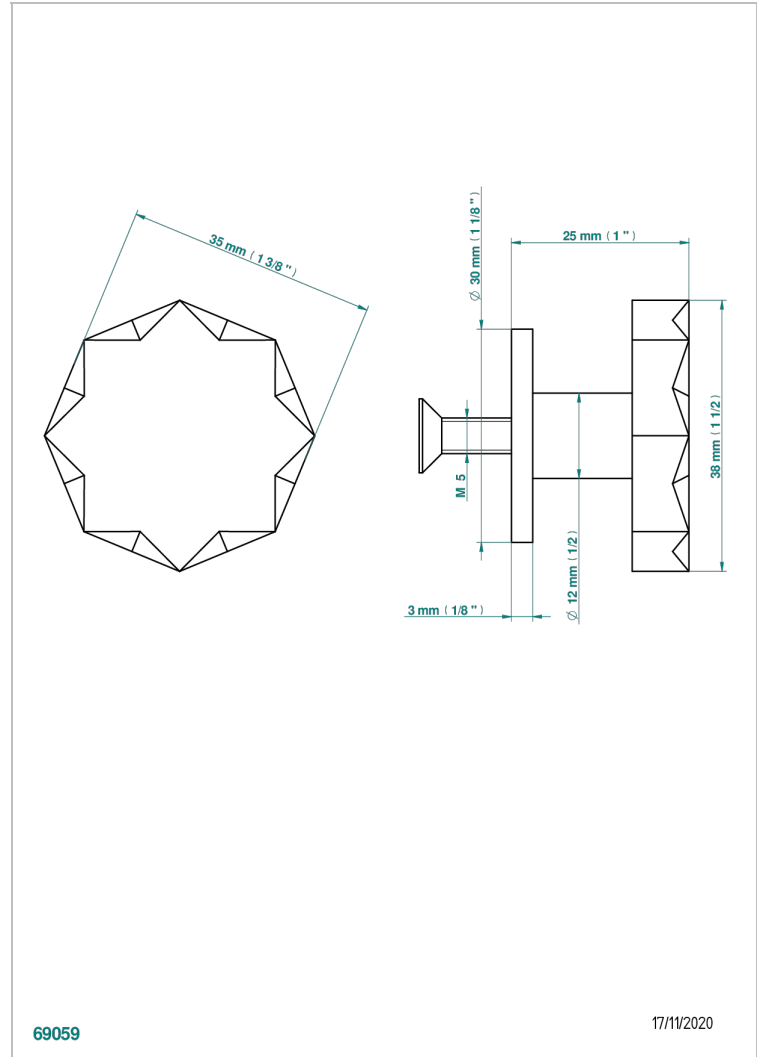

NIHAL BLUE PORCELAIN

U2L-26BP

Medium size knob

THG[®]
PARIS

69059

17/11/2020

CHARACTERISTIC

- Nihal Blue porcelain
- Medium size knob