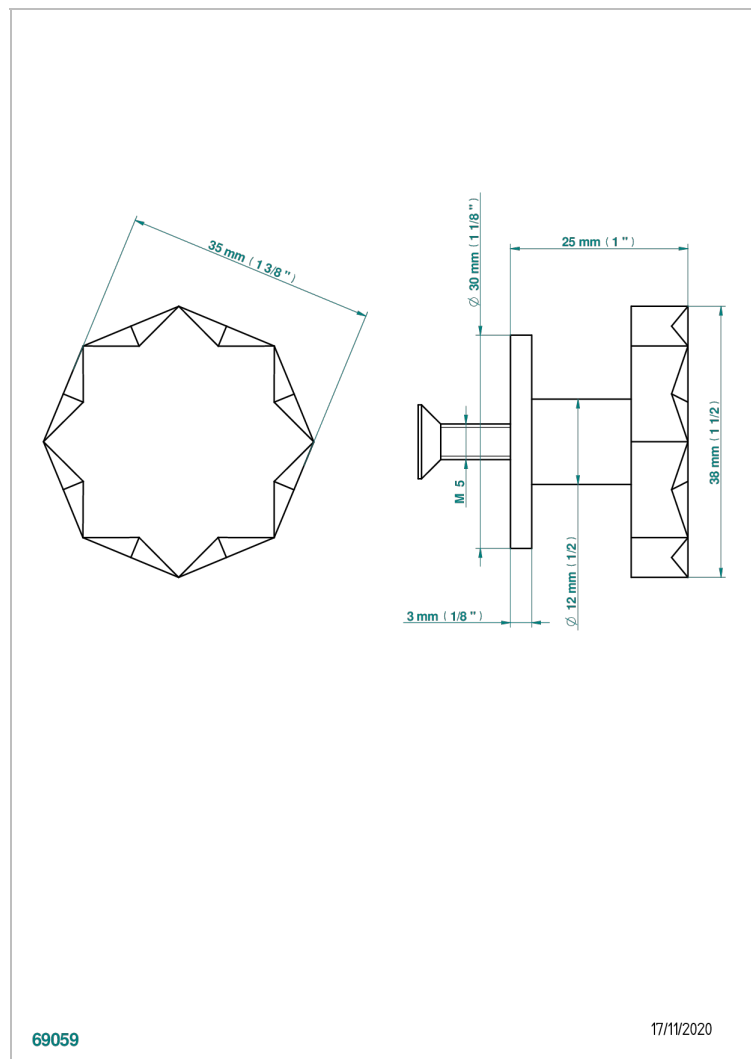

NIHAL BLUE PORCELAIN

U2L-26BP

Medium size knob

THG[®]
PARIS

CHARACTERISTIC

- Nihal Blue porcelain
- Medium size knob

AVAILABLE FINITIONS

Antique nickel - H28
Black ceram - D30
Blush PVD - H62
Brass color PVD - H49
Brown bronze color PVD - F33
Gold color PVD - H52