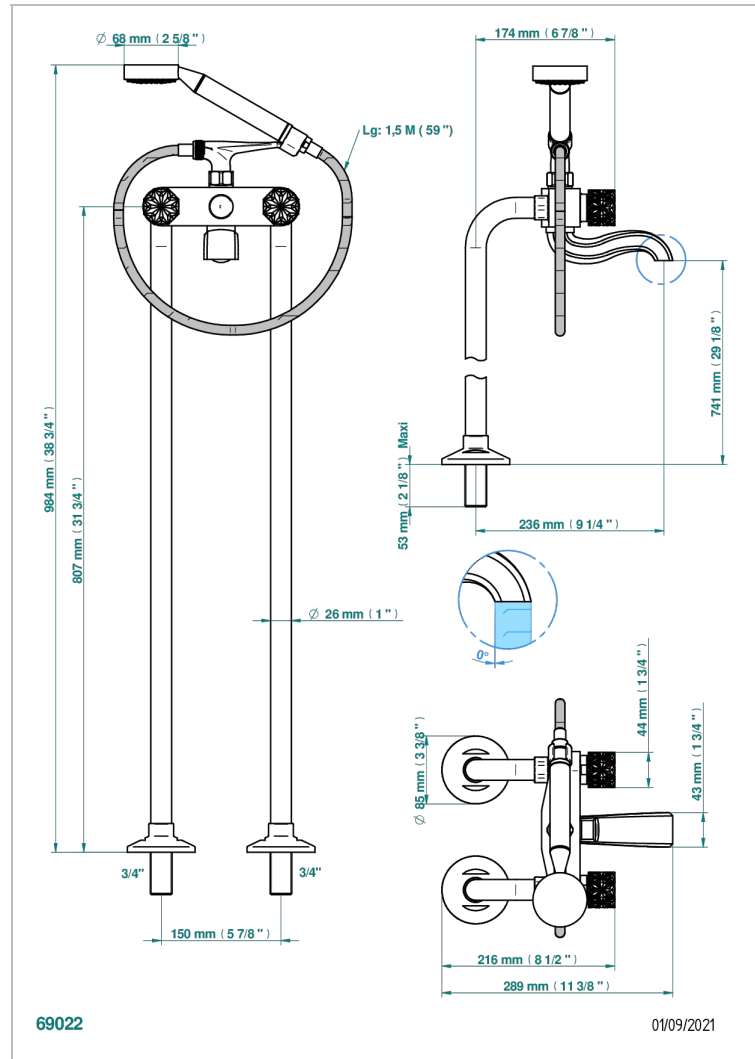

# NIHAL BLUE PORCELAIN

U2L-13CS

Bath shower tub filler with floor risers

## CHARACTERISTIC

- ACS : 21ACCLY034