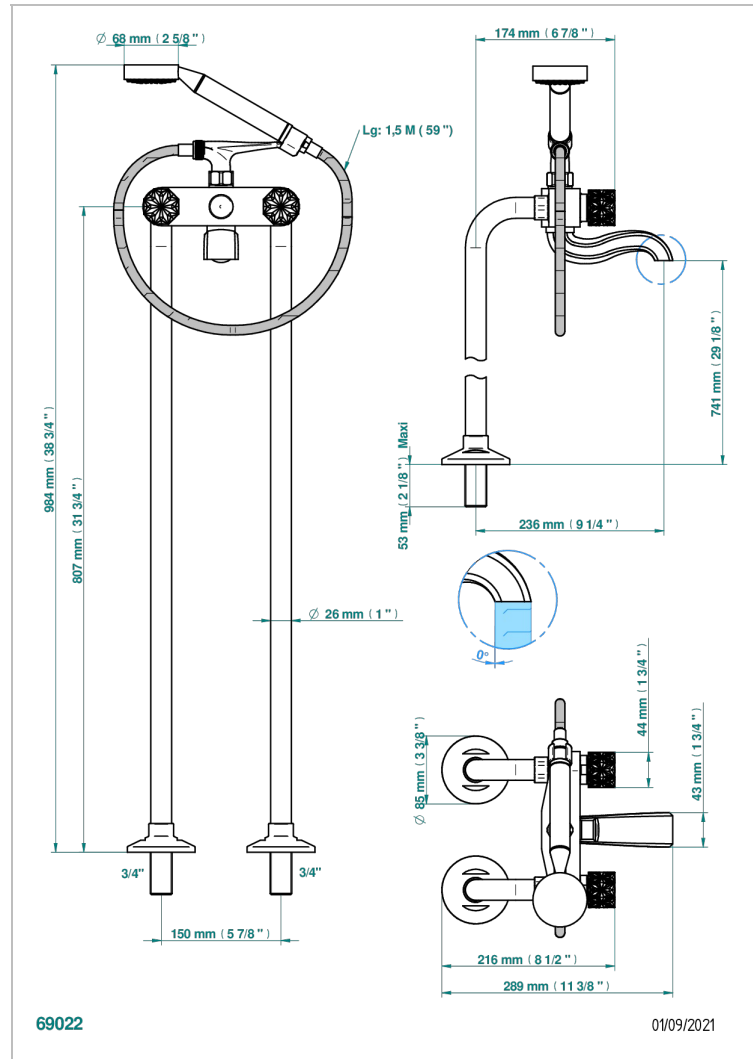

# NIHAL BLUE PORCELAIN

U2L-13CS

Free-standing bath/shower mixer with upright connections

## CHARACTERISTIC

- ACS : 21ACCLY034

## RELATED SKU'S

- Ref. G00-13800A Set of installation for tub filler