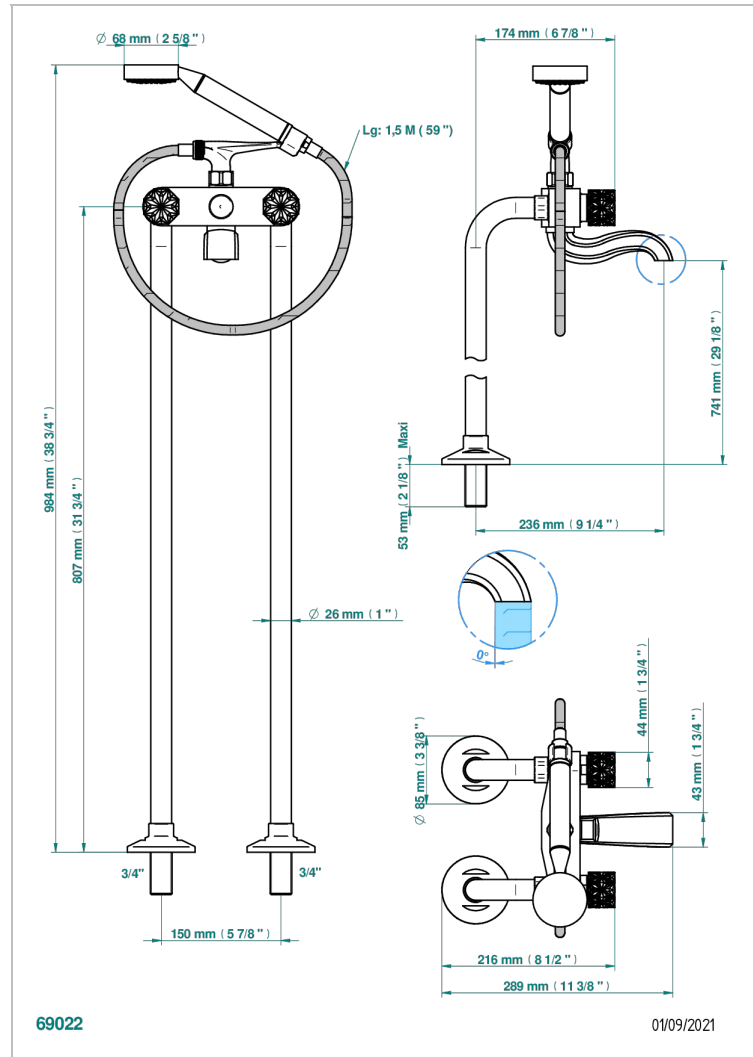

NIHAL BLUE PORCELAIN

U2L-13CS

Free-standing bath/shower mixer with upright connections

CHARACTERISTIC

- ACS : 21ACCLY034

STANDARDS

RELATED SKU'S

- Ref. G00-13800A Set of installation for tub filler

AVAILABLE FINITIONS

Antique nickel - H28
Black ceram - D30
Blush PVD - H62
Brass color PVD - H49
Brown bronze color PVD - F33
Gold color PVD - H52

Graphite PVD - H64
Lacquered light bronze - D01
Matt Umber PVD - H67
Matt blush PVD - H60
Matt brass color PVD - H50
Matt brown bronze color PVD - F34