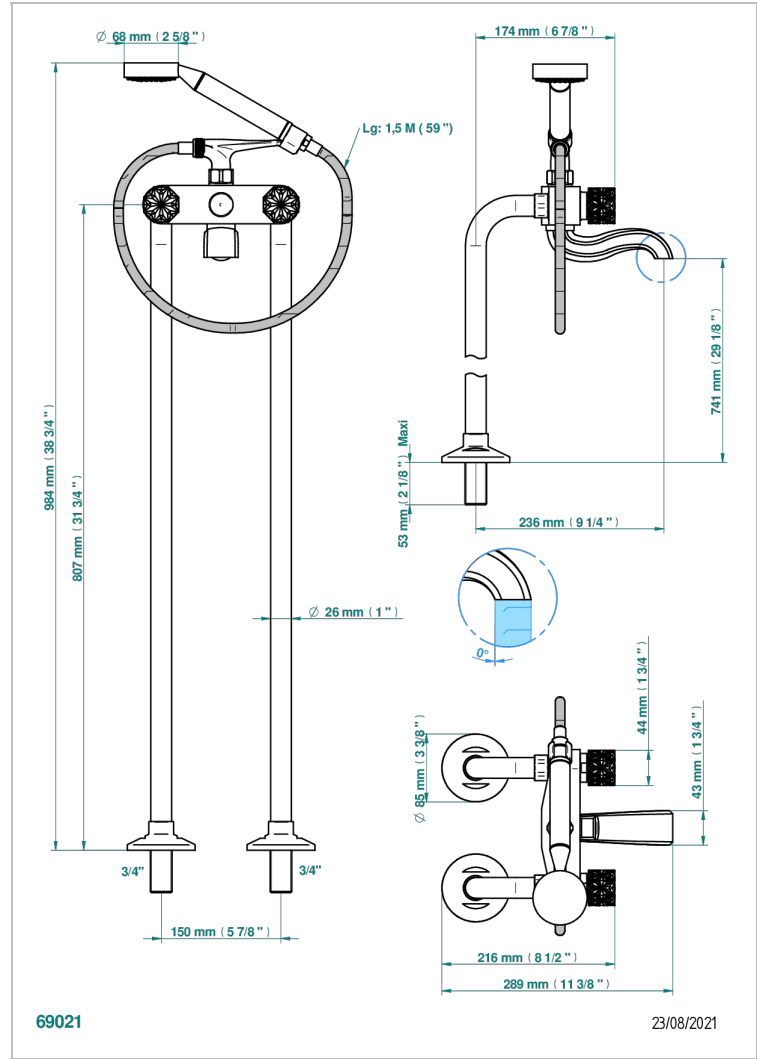

# NIHAL IVORY PORCELAIN

U2N-13CS

Free-standing bath/shower mixer with upright connections

## CHARACTERISTIC

- ACS : 21ACCLY034

## RELATED SKU'S

- Ref. G00-13800A Set of installation for tub filler