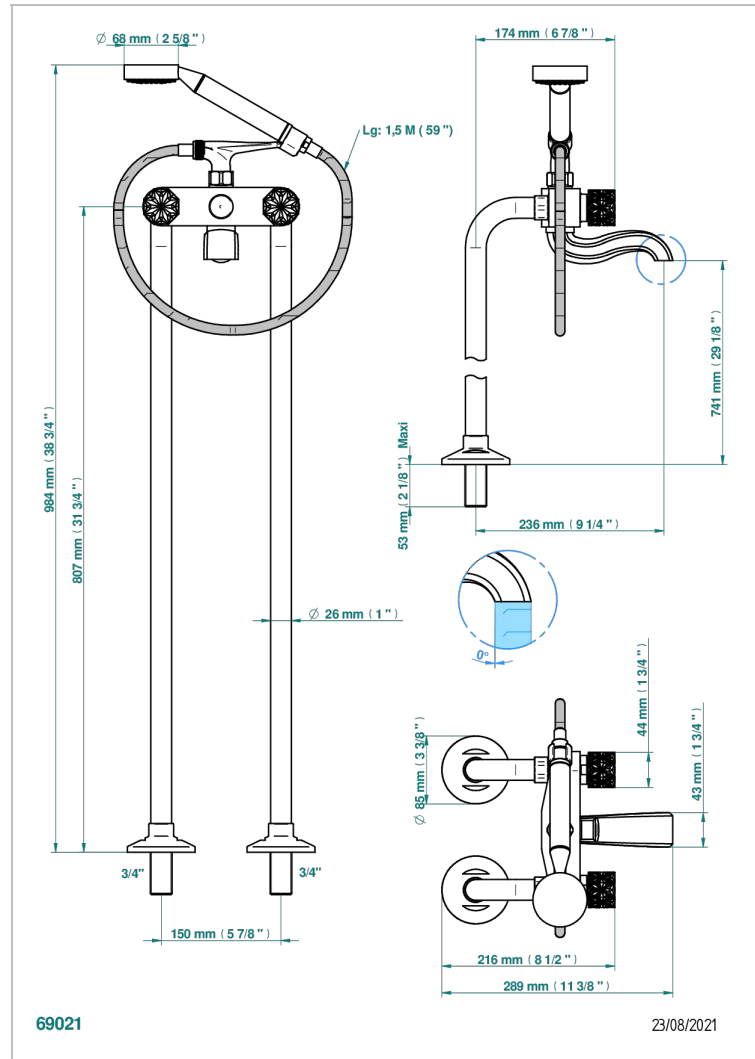

# NIHAL IVORY PORCELAIN

U2N-13CS

Free-standing bath/shower mixer with upright connections

THG<sup>®</sup>  
PARIS

## 特色

- ACS : 21ACCLY034

## 相关的SKU

- Ref. G00-13800A 浴缸淋浴龙头固定支架, F 3/4"进水, F 3/4"出水