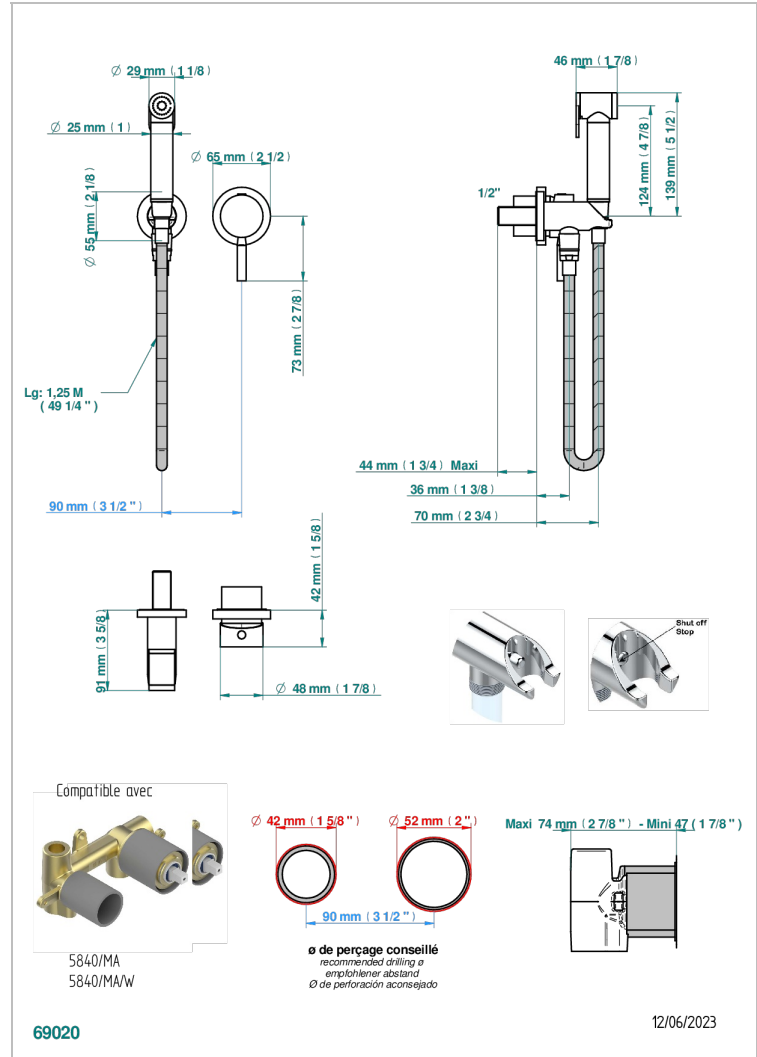

Trim only for WC douche including: trigger spray, wall mounted single lever mixer, reinforced hose (1.25m), wall outlet with integrated elbow with safety stopper

### CHARACTERISTIC

- ACS : 19ACCLY412

### RELATED SKU'S

- Ref. G00-5840/MA Rough parts for concealed wall-mounted mixer with 1/2" outlet