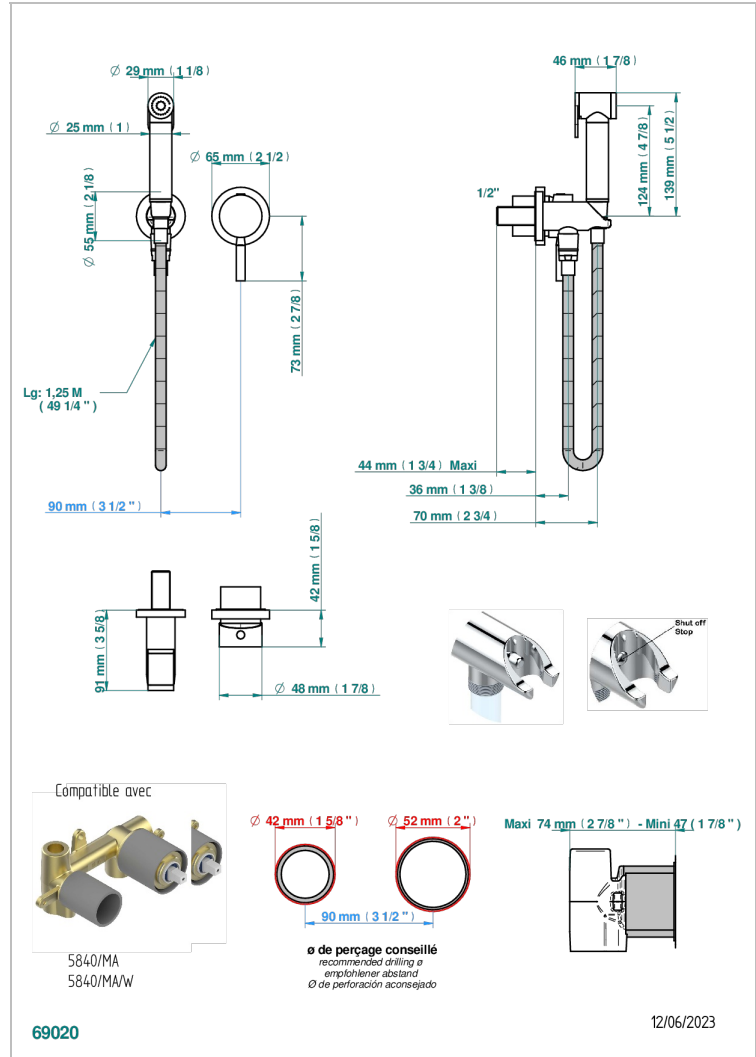

Trim only for WC douche including: trigger spray, wall mounted single lever mixer, reinforced hose (1.25m), wall outlet with integrated elbow with safety stopper

CHARACTERISTIC

- ACS : 19ACCLY412

STANDARDS

RELATED SKU'S

- Ref. G00-5840/MA Rough parts for concealed wall-mounted mixer with 1/2" outlet

AVAILABLE FINITIONS

- Antique nickel - H28
- Black ceram - D30
- Matt chrome - C02
- Matt gold - F07
- Matt nickel (color finish) - C01
- Polished chrome (color finish) - A02