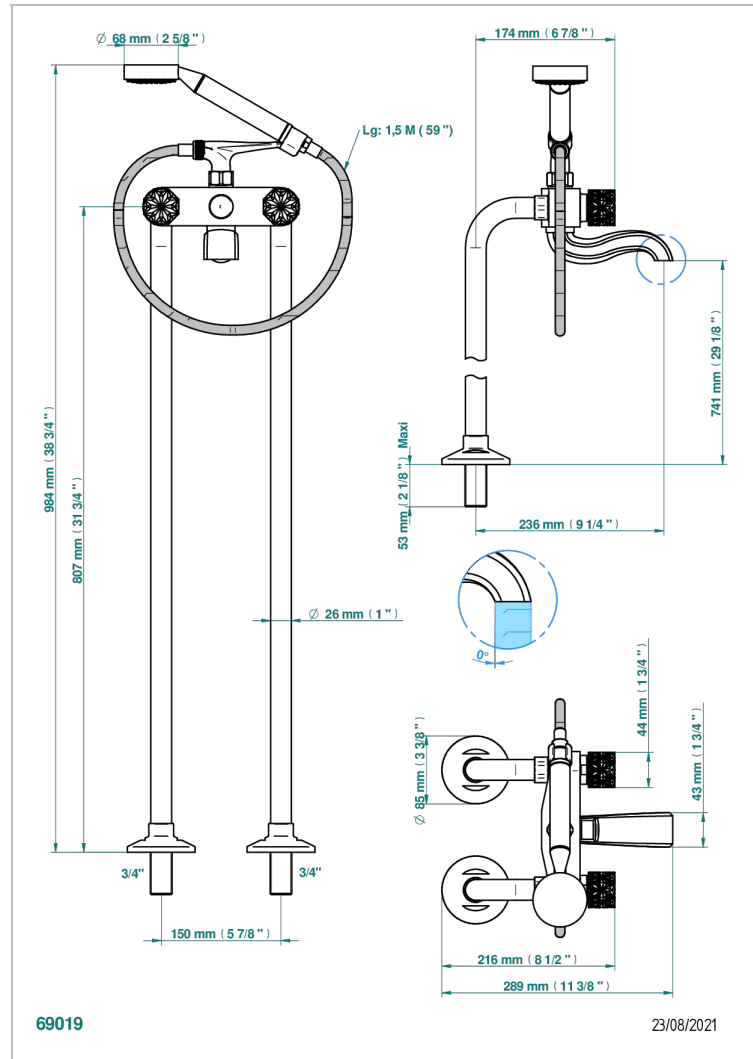

NIHAL BLACK PORCELAIN

U2P-13CS

Bath shower tub filler with floor risers

CHARACTERISTIC

- ACS : 21ACCLY034

STANDARDS

AVAILABLE FINITIONS

Black ceram - D30