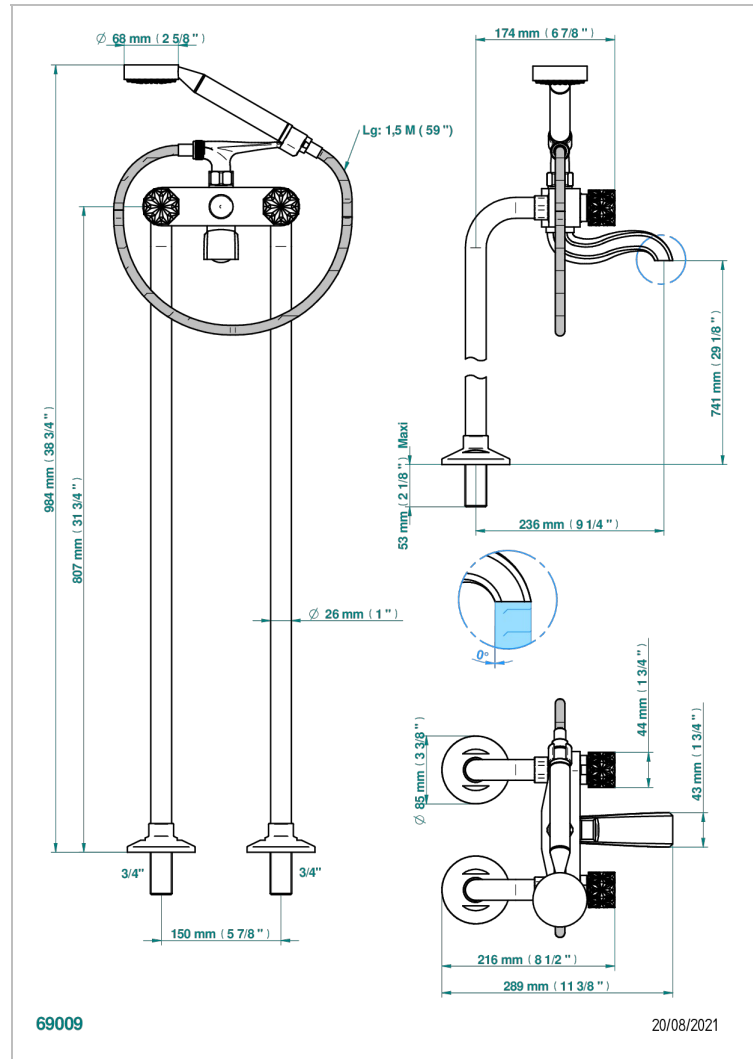

NIHAL GREEN PORCELAIN

U2R-13CS

Bath shower tub filler with floor risers

CHARACTERISTIC

- ACS : 21ACCLY034

STANDARDS

AVAILABLE FINITIONS

Black ceram - D30