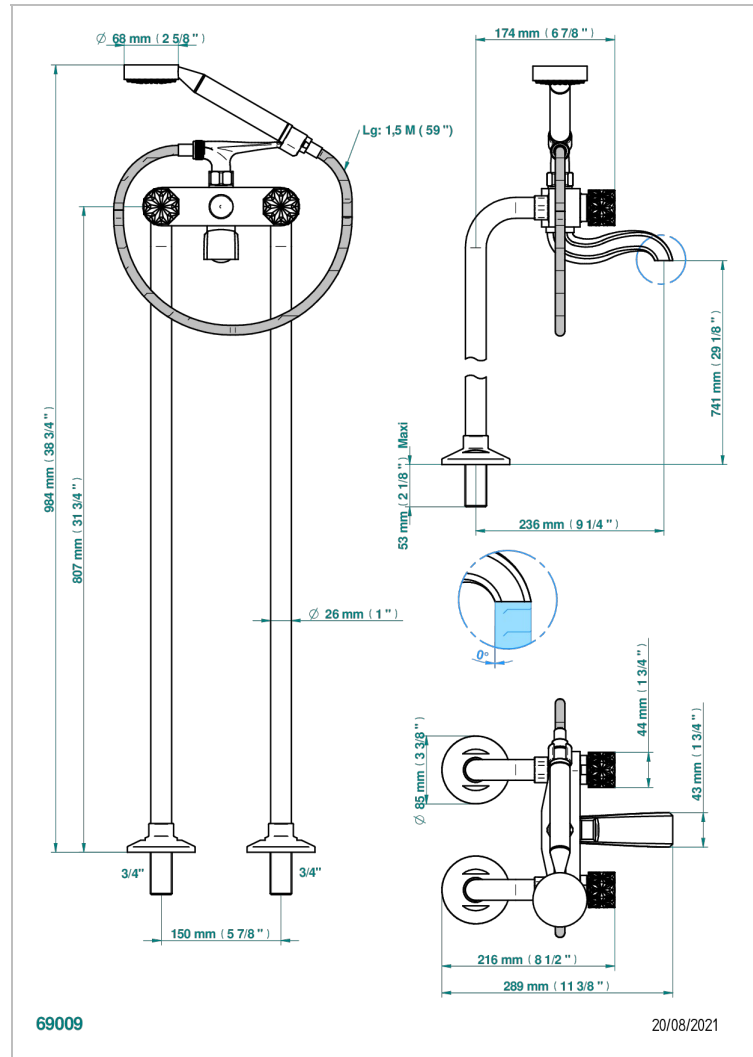

NIHAL GREEN PORCELAIN

U2R-13CS

Free-standing bath/shower mixer with upright connections

CHARACTERISTIC

- ACS : 21ACCLY034

STANDARDS

RELATED SKU'S

- Ref. G00-13800A Set of installation for tub filler

AVAILABLE FINITIONS

Antique nickel - H28
Black ceram - D30
Blush PVD - H62
Brass color PVD - H49
Brown bronze color PVD - F33
Gold color PVD - H52

Graphite PVD - H64
Lacquered light bronze - D01
Matt Umber PVD - H67
Matt blush PVD - H60
Matt brass color PVD - H50
Matt brown bronze color PVD - F34