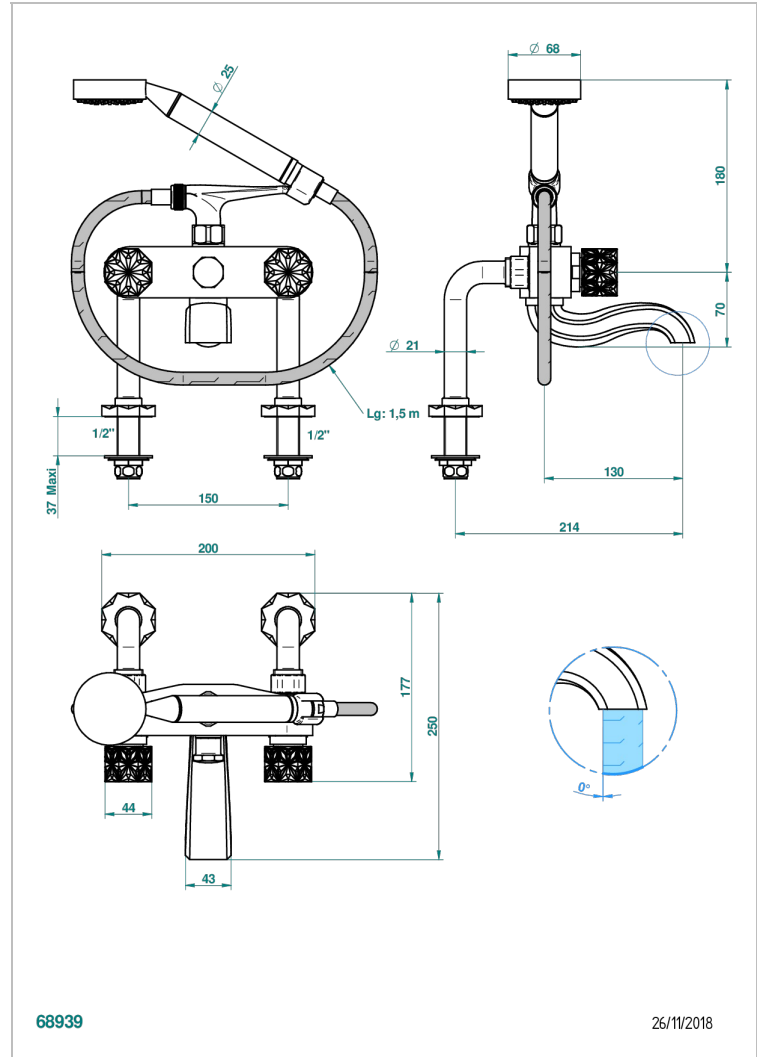

NIHAL BLUE PORCELAIN

U2L-13G

Rim mounted 2-hole bath/telephone shower mixer, shower and hose

CHARACTERISTIC

- ACS : 21ACCLY034

STANDARDS

AVAILABLE FINITIONS

Antique nickel - H28
Black ceram - D30
Blush PVD - H62
Brass color PVD - H49
Brown bronze color PVD - F33
Gold color PVD - H52