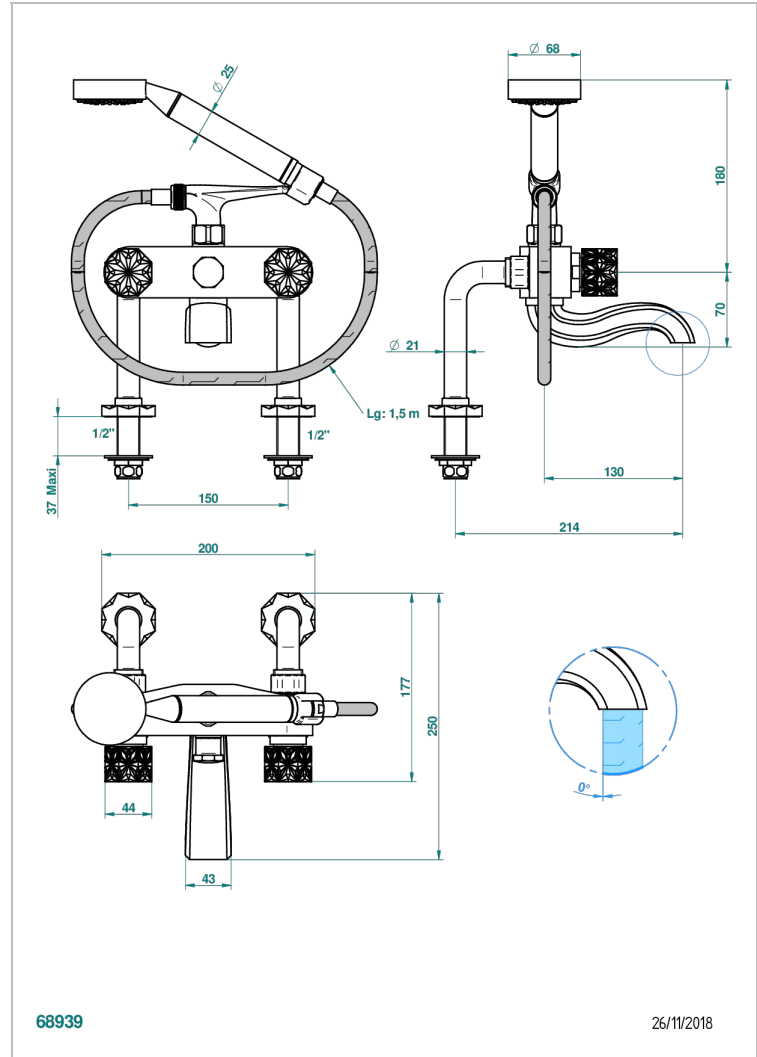

NIHAL BLUE PORCELAIN

U2L-13G

Rim mounted 2-hole bath/telephone shower mixer, shower and hose

CHARACTERISTIC

- ACS : 21ACCLY034

STANDARDS

AVAILABLE FINITIONS

- Antique nickel - H28
- Black ceram - D30
- Blush PVD - H62
- Brass color PVD - H49
- Brown bronze color PVD - F33
- Gold color PVD - H52

- Nickel color PVD - H55
- Polished chrome (color finish) - A02
- Polished chrome / Polished gold (color finish) - G02
- Polished gold (color finish) - F01
- Polished nickel - B01
- Soft gold - F30

- Soft matt gold - F31
- Umber PVD - H66
- Varnished matt antique red copper (color finish) - H07