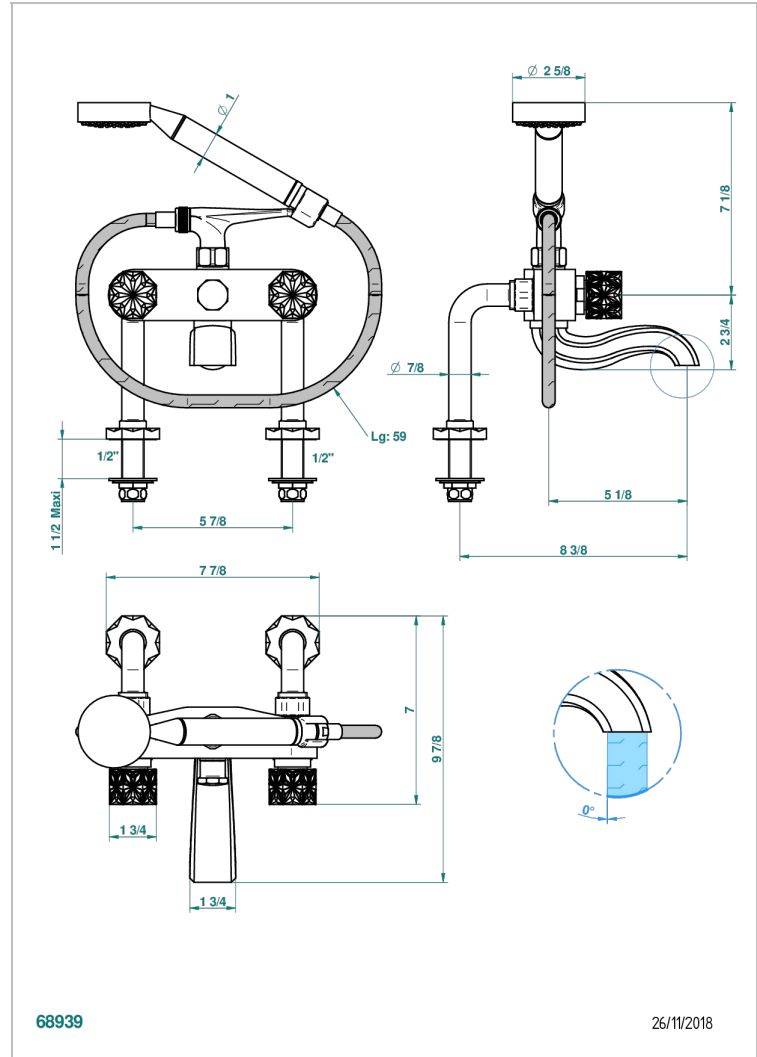

NIHAL BLUE PORCELAIN

U2L-13G

Rim mounted 2-hole bath/telephone shower mixer, shower and hose

68939

26/11/2018

CHARACTERISTIC

- ACS : 21ACCLY034

STANDARDS