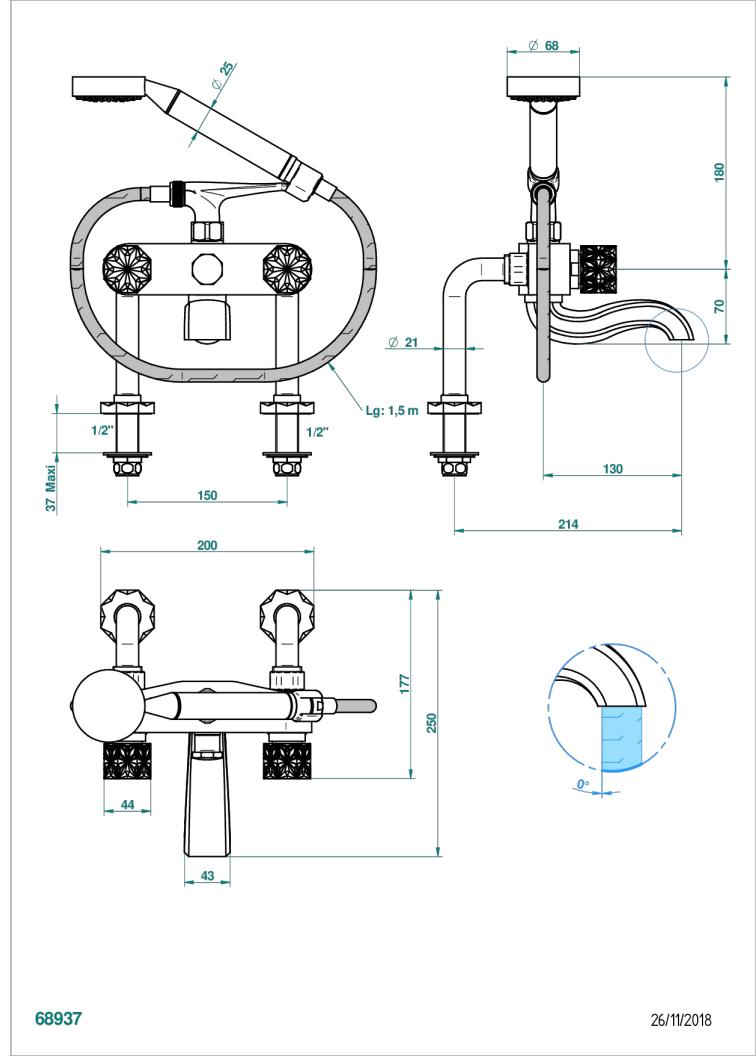

# NIHAL IVORY PORCELAIN

U2N-13G

Rim mounted 2-hole bath/telephone shower mixer, shower and hose

## CHARACTERISTIC

- ACS : 21ACCLY034