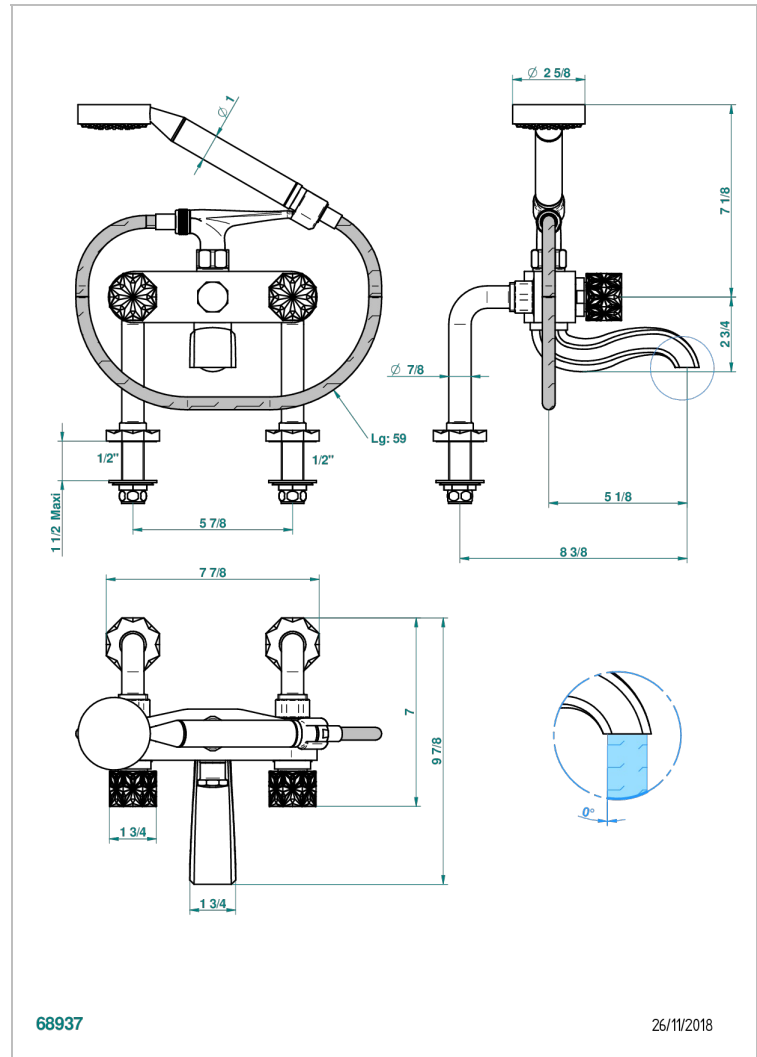

NIHAL IVORY PORCELAIN

U2N-13G

Rim mounted 2-hole bath/telephone shower mixer, shower and hose

68937

26/11/2018

CHARACTERISTIC

- ACS : 21ACCLY034

STANDARDS