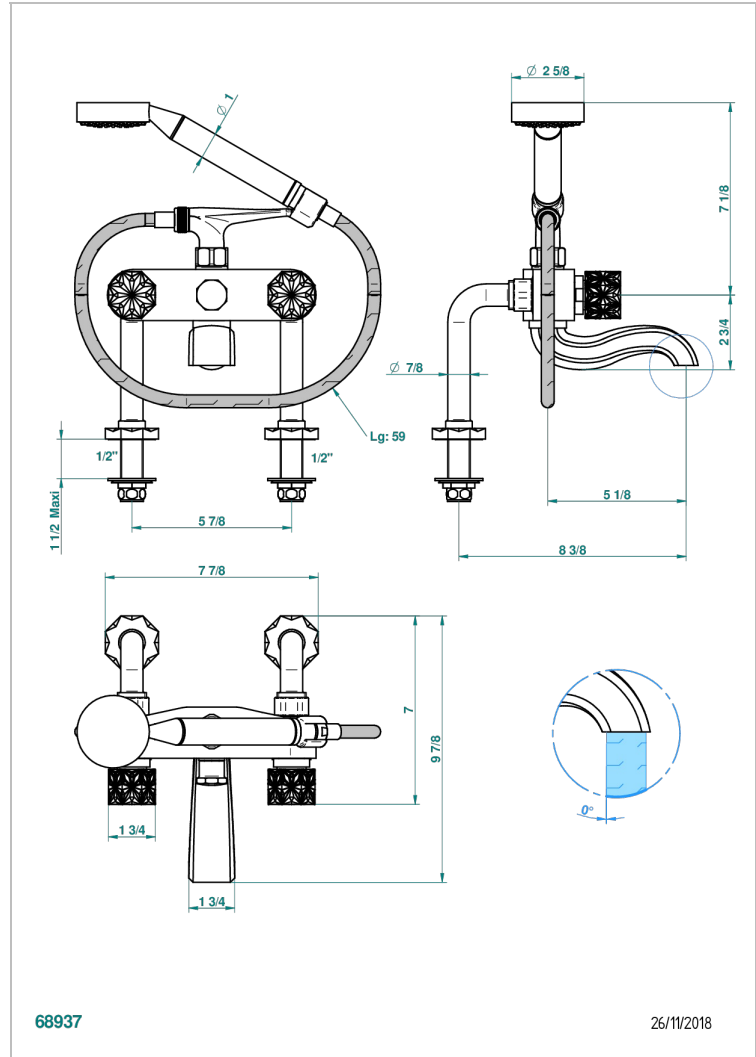

# NIHAL IVORY PORCELAIN

U2N-13G

台式1/2"浴缸淋浴龙头，带软管和花洒

THG  
PARIS