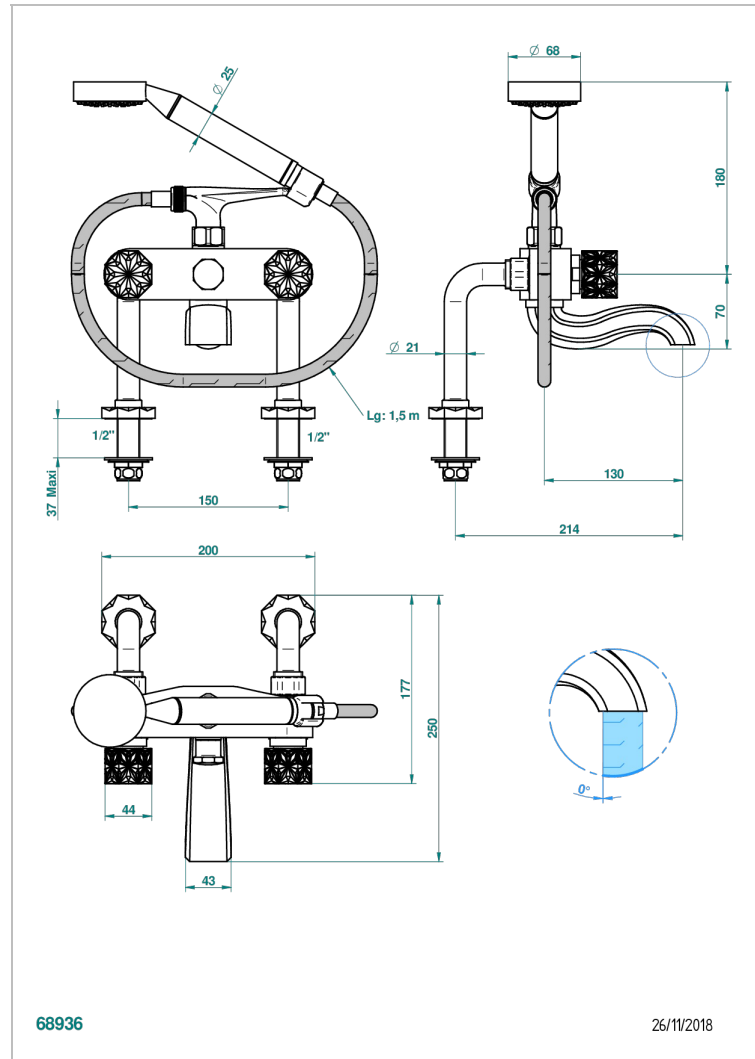

NIHAL BLACK PORCELAIN

U2P-13G

Rim mounted 2-hole bath/telephone shower mixer, shower and hose

CHARACTERISTIC

- ACS : 21ACCLY034

STANDARDS

AVAILABLE FINITIONS

Antique nickel - H28
Black ceram - D30
Blush PVD - H62
Brass color PVD - H49
Brown bronze color PVD - F33
Gold color PVD - H52