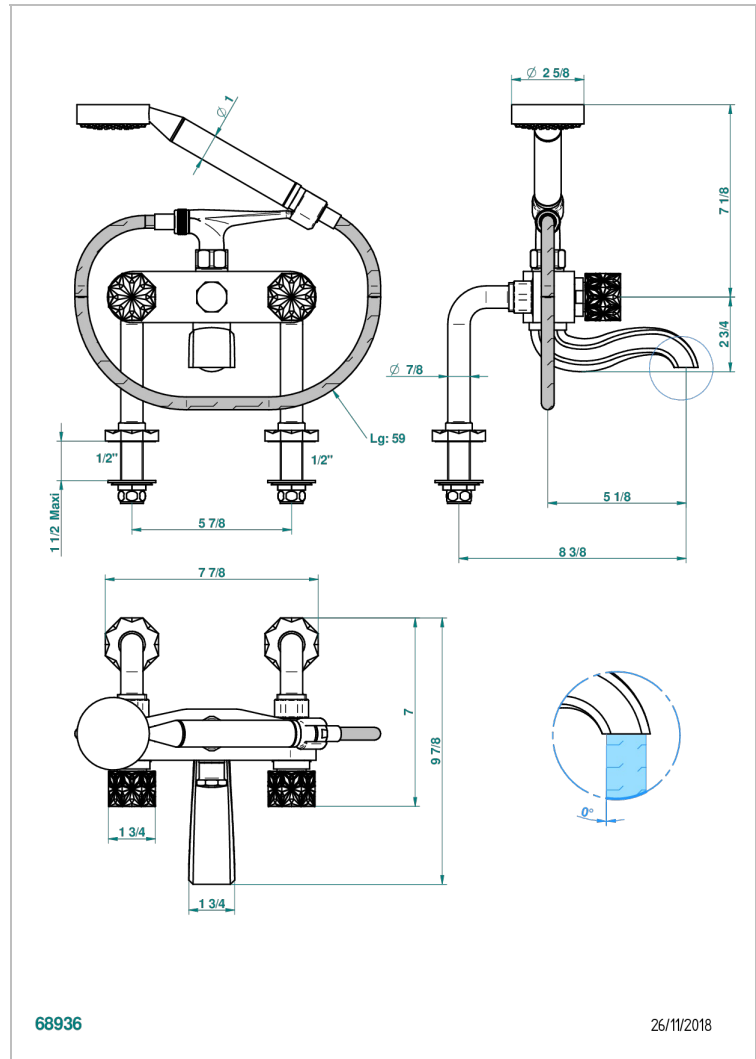

# NIHAL BLACK PORCELAIN

U2P-13G

Rim mounted 2-hole bath/telephone shower mixer, shower and hose

## CHARACTERISTIC

- ACS : 21ACCLY034