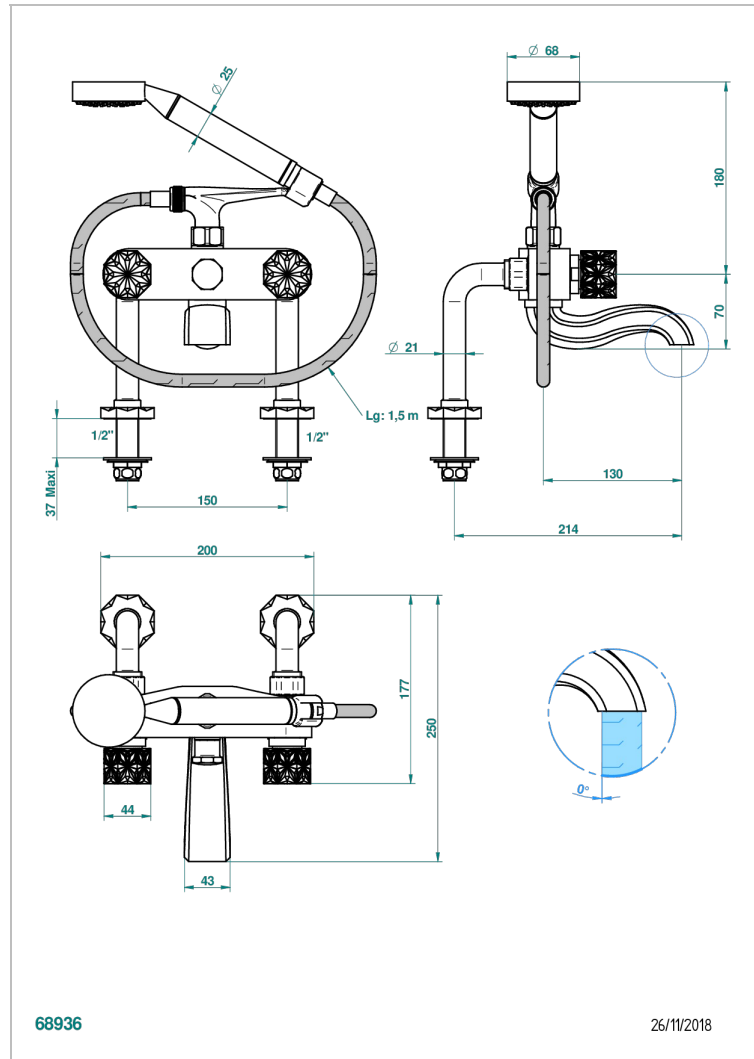

NIHAL BLACK PORCELAIN

U2P-13G

Rim mounted 2-hole bath/telephone shower mixer, shower and hose

CHARACTERISTIC

- ACS : 21ACCLY034

STANDARDS

AVAILABLE FINITIONS

Antique nickel - H28
Black ceram - D30
Blush PVD - H62
Brass color PVD - H49
Brown bronze color PVD - F33
Gold color PVD - H52