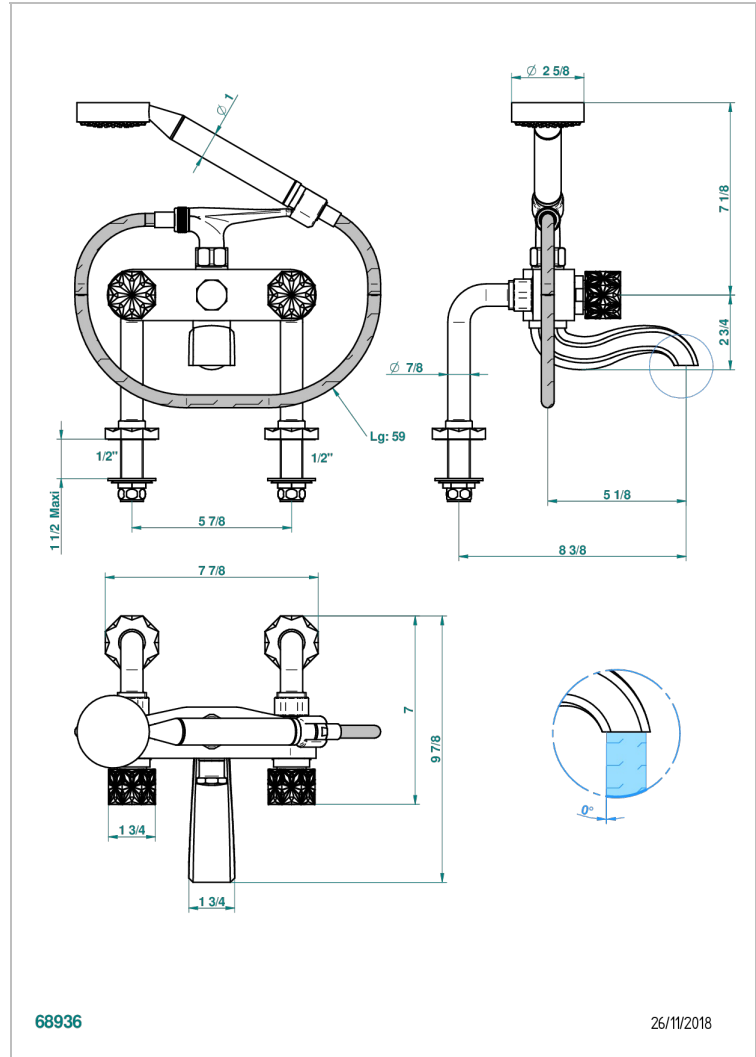

NIHAL BLACK PORCELAIN

U2P-13G

Rim mounted 2-hole bath/telephone shower mixer, shower and hose

CHARACTERISTIC

- ACS : 21ACCLY034

STANDARDS

AVAILABLE FINITIONS

- Antique nickel - H28
- Black ceram - D30
- Blush PVD - H62
- Brass color PVD - H49
- Brown bronze color PVD - F33
- Gold color PVD - H52

- Nickel color PVD - H55
- Polished chrome (color finish) - A02
- Polished chrome / Polished gold (color finish) - G02
- Polished gold (color finish) - F01
- Polished nickel - B01
- Soft gold - F30

- Soft matt gold - F31
- Umber PVD - H66
- Varnished matt antique red copper (color finish) - H07