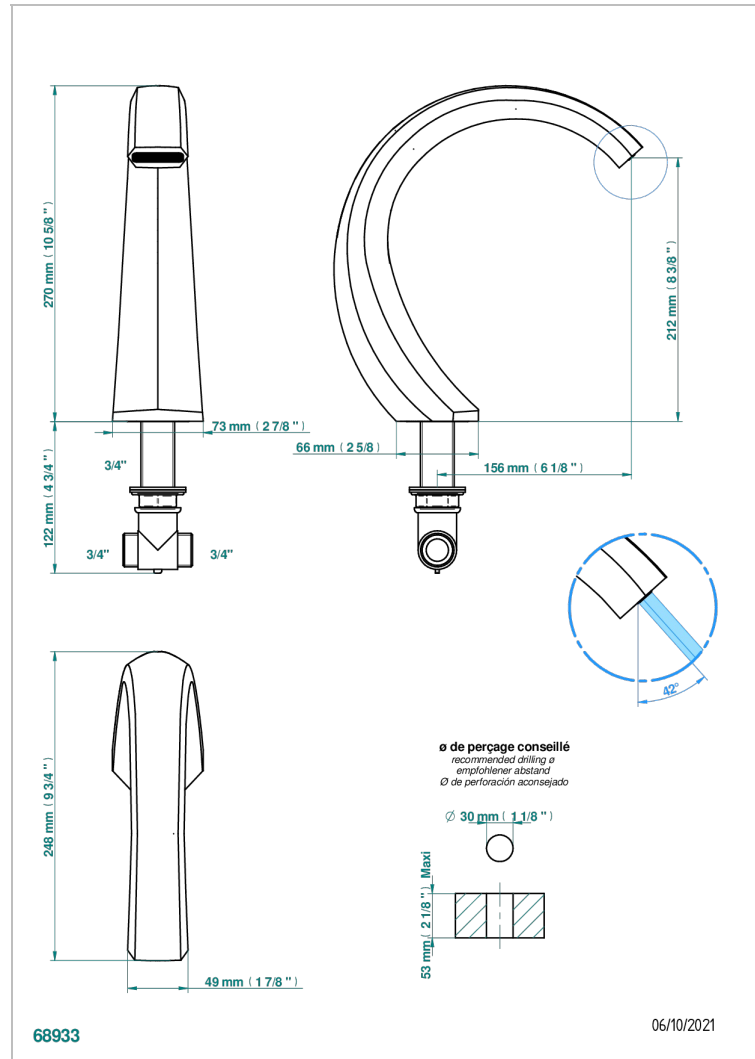

NIHAL GREEN PORCELAIN

U2R-29SG

Rim mounted bath spout, super goliath

CHARACTERISTIC

- Nihal Green porcelain
- Rim mounted bath spout, super goliath

AVAILABLE FINITIONS

Antique nickel - H28
Black ceram - D30
Blush PVD - H62
Brass color PVD - H49
Brown bronze color PVD - F33
Gold color PVD - H52