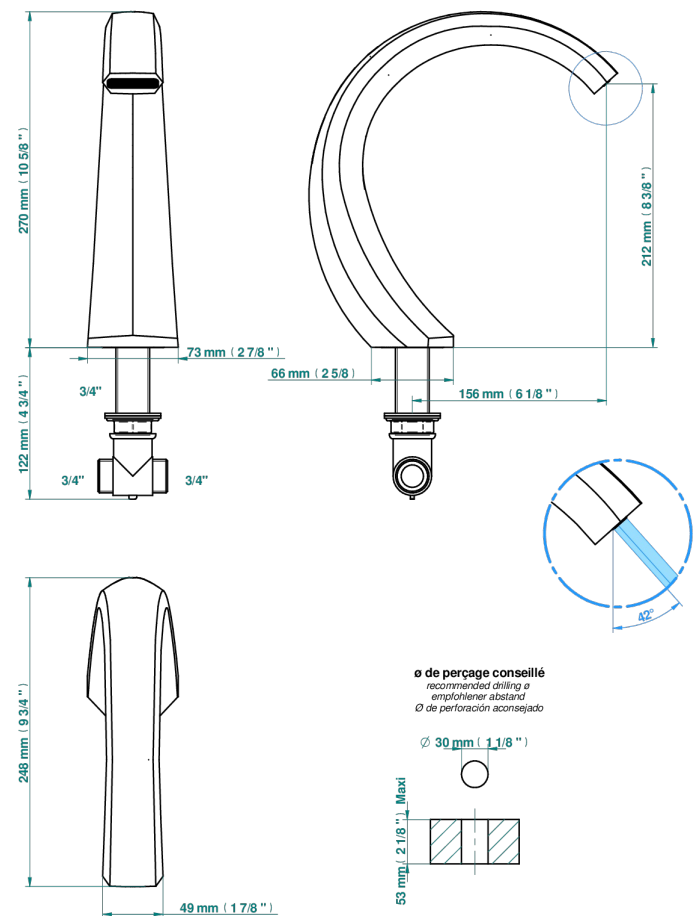

NIHAL BLACK PORCELAIN

U2P-29SG

Bathtub spout

THG[®]
PARIS

68933

06/10/2021

CHARACTERISTIC

- Nihal Black porcelain
- Bathtub spout