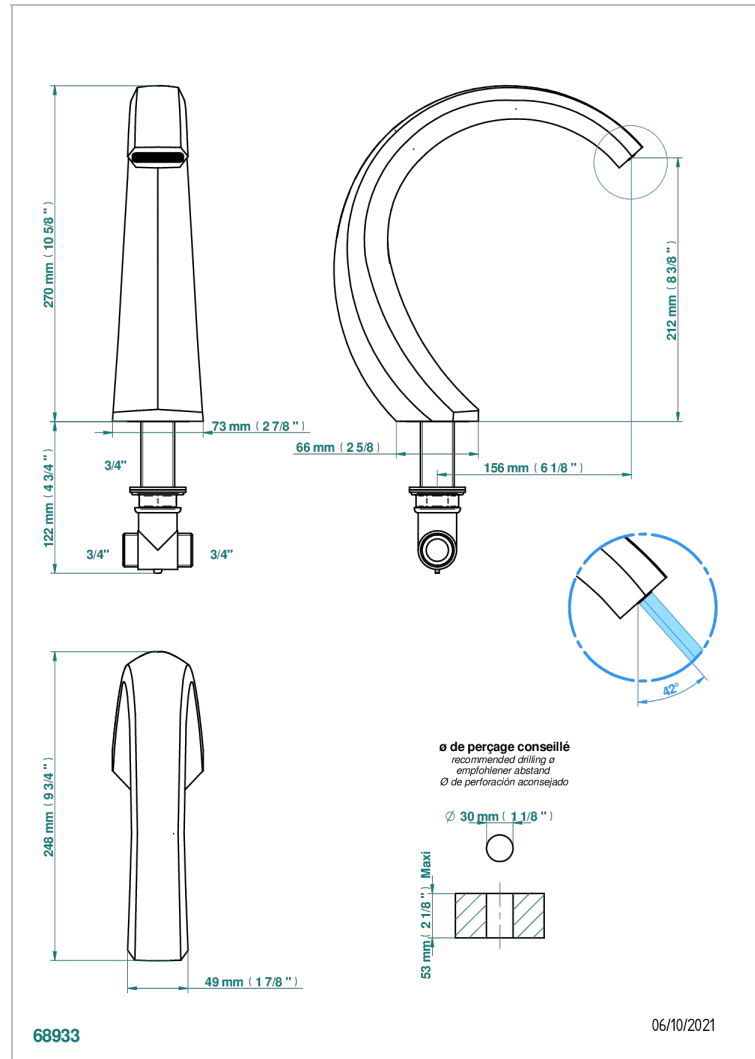

# NIHAL BLACK PORCELAIN

U2P-29SG

Rim mounted bath spout, super goliath

## CHARACTERISTIC

- Nihal Black porcelain
- Rim mounted bath spout, super goliath