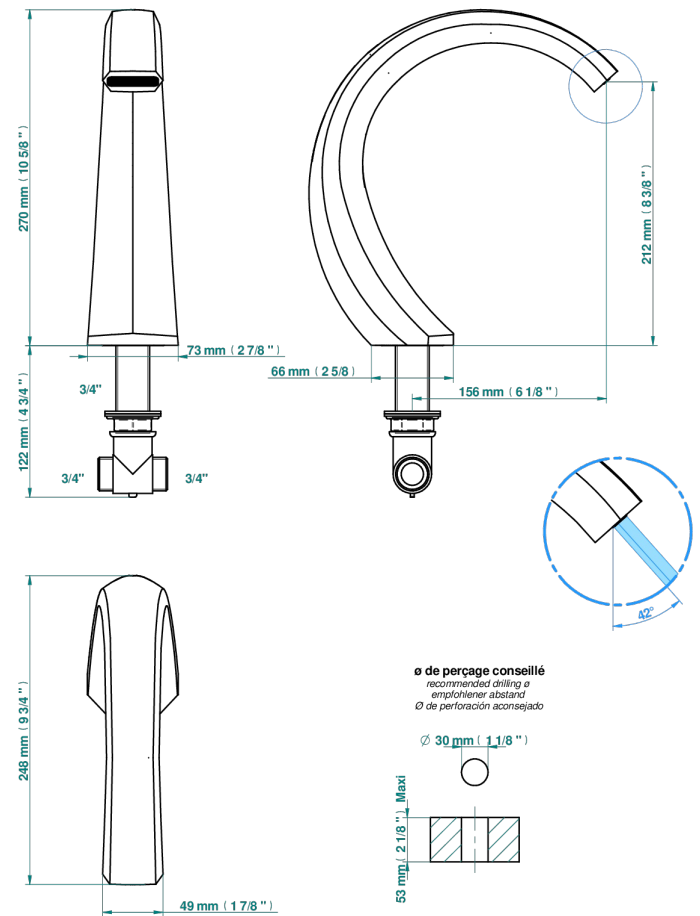

NIHAL IVORY PORCELAIN

U2N-29SG

Bathtub spout

THG[®]
PARIS

68933

06/10/2021

CHARACTERISTIC

- Nihal Ivory porcelain
- Bathtub spout