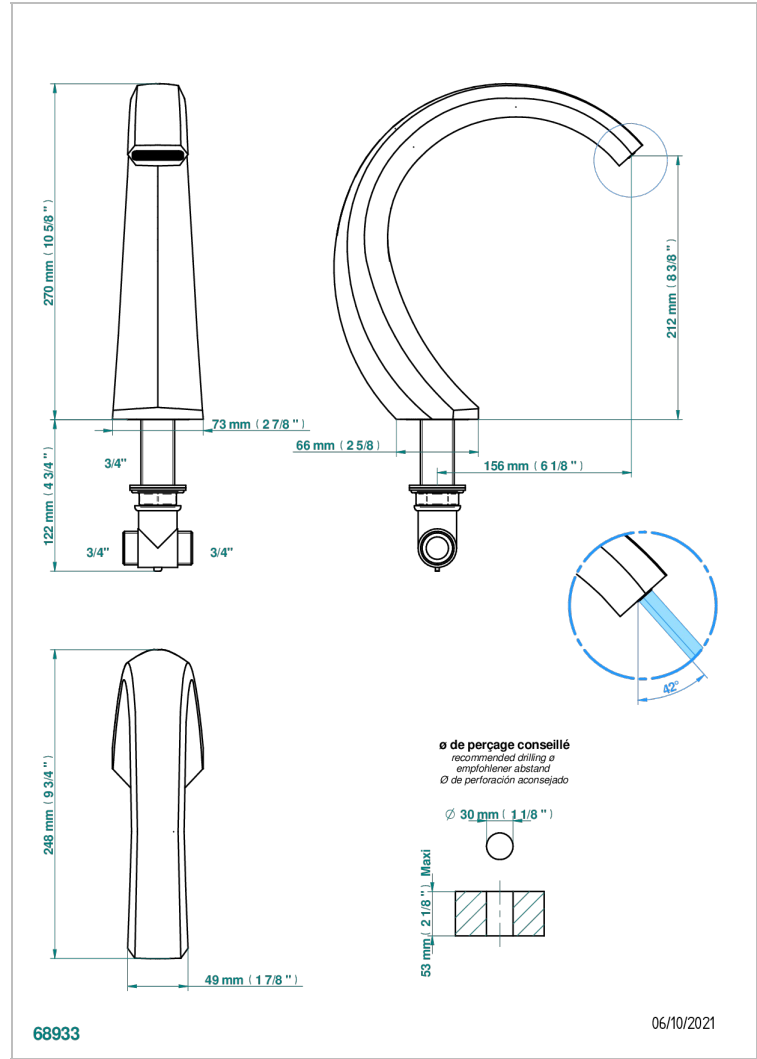

# NIHAL IVORY PORCELAIN

U2N-29SG

Rim mounted bath spout, super goliath

## CHARACTERISTIC

- Nihal Ivory porcelain
- Rim mounted bath spout, super goliath