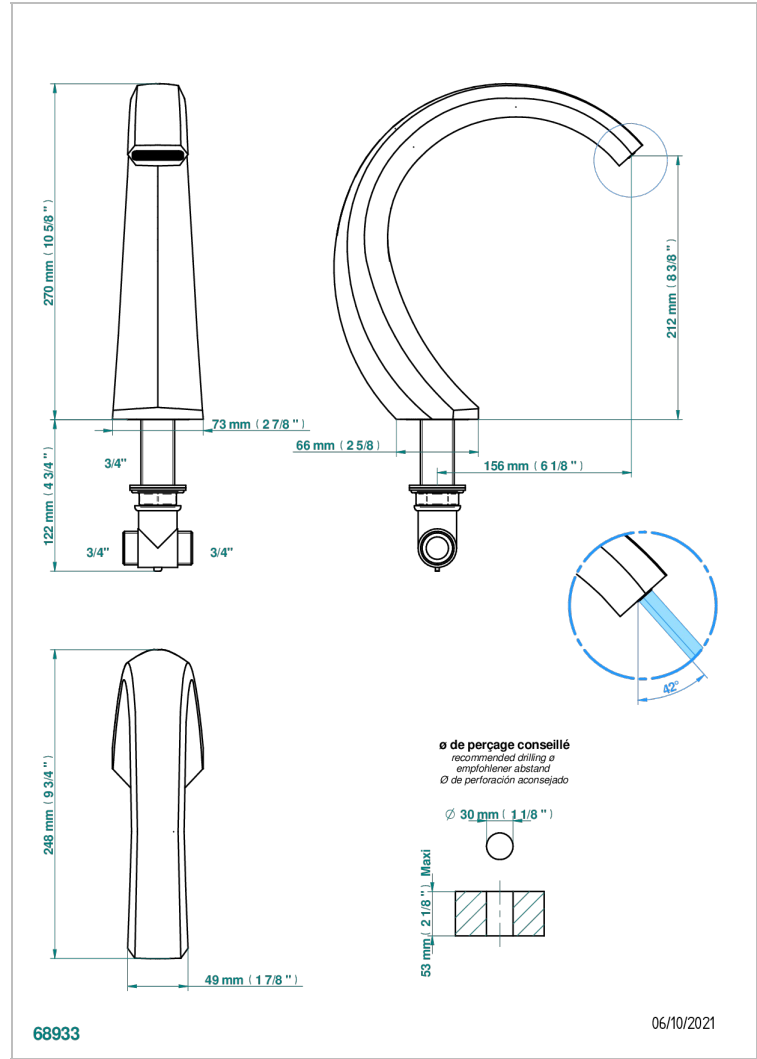

NIHAL IVORY PORCELAIN

U2N-29SG

Rim mounted bath spout, super goliath

CHARACTERISTIC

- Nihal Ivory porcelain
- Rim mounted bath spout, super goliath

AVAILABLE FINITIONS

Antique nickel - H28
Black ceram - D30
Blush PVD - H62
Brass color PVD - H49
Brown bronze color PVD - F33
Gold color PVD - H52