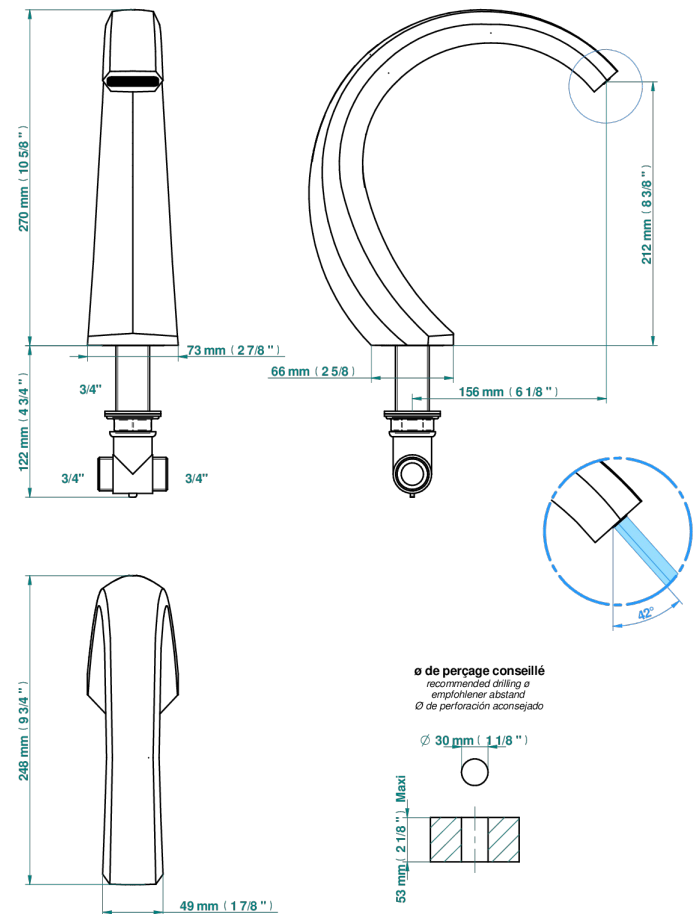

NIHAL BLUE PORCELAIN

U2L-29SG

Bathtub spout

68933

06/10/2021

CHARACTERISTIC

- Nihal Blue porcelain
- Bathtub spout

AVAILABLE FINITIONS