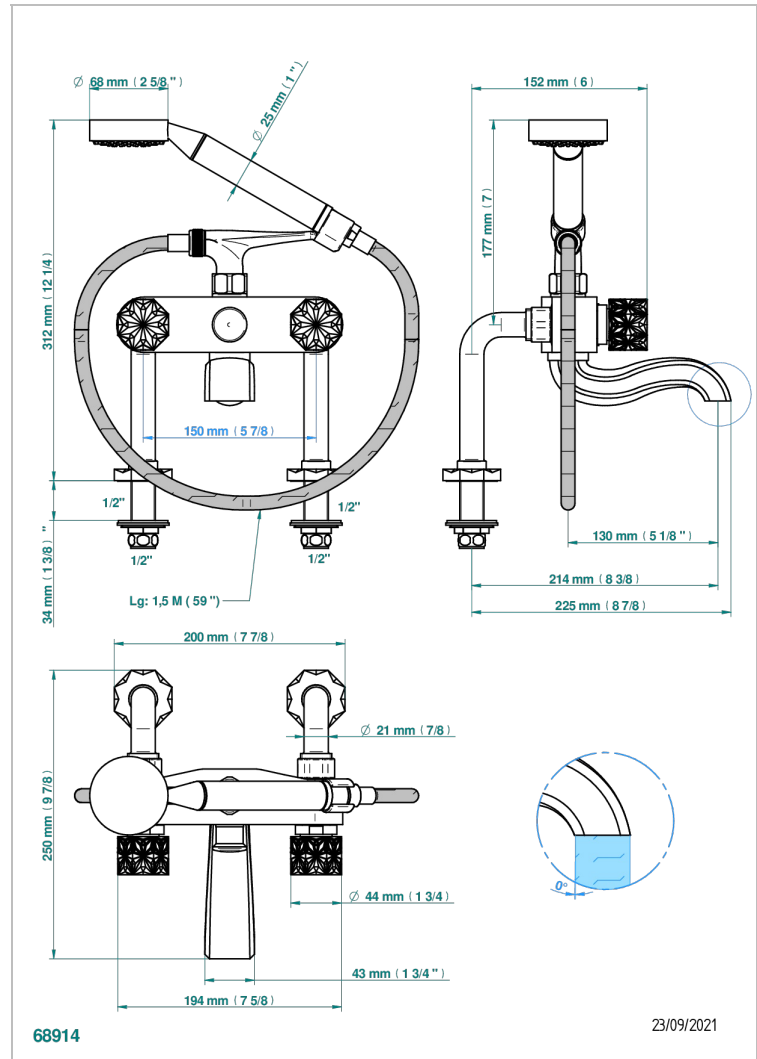

# NIHAL GREEN PORCELAIN

U2R-13G

Rim mounted 2-hole bath/telephone shower mixer, shower and hose

## CHARACTERISTIC

- ACS : 21ACCLY034