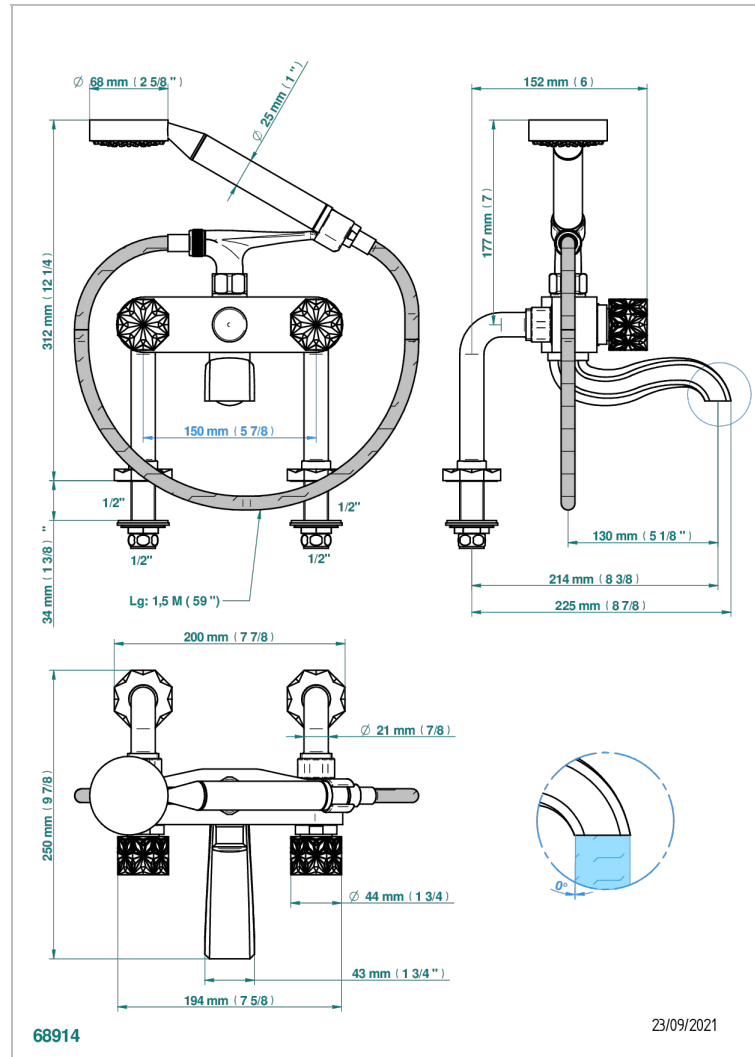

# NIHAL GREEN PORCELAIN

U2R-13G

Rim mounted 2-hole bath/telephone shower mixer, shower and hose

## CHARACTERISTIC

- ACS : 21ACCLY034