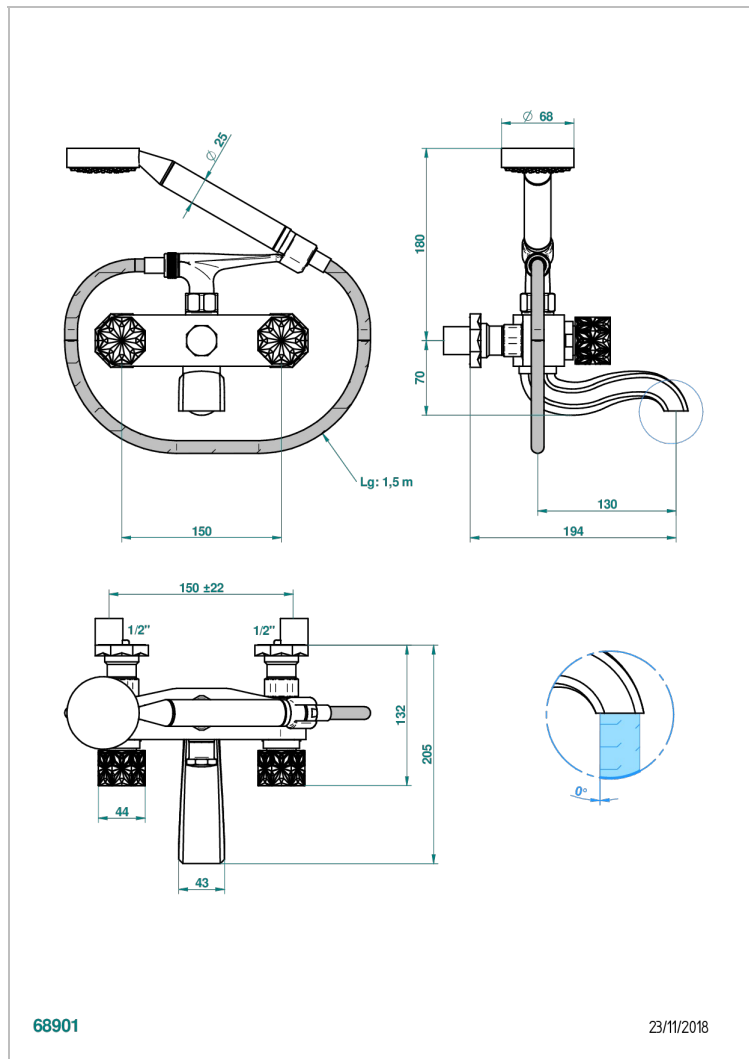

# NIHAL PORCELANA DE COLOR MARFIL

U2N-13B/US

Exposed tub filler with cradle handshower, wall mounted

THG<sup>®</sup>  
PARIS