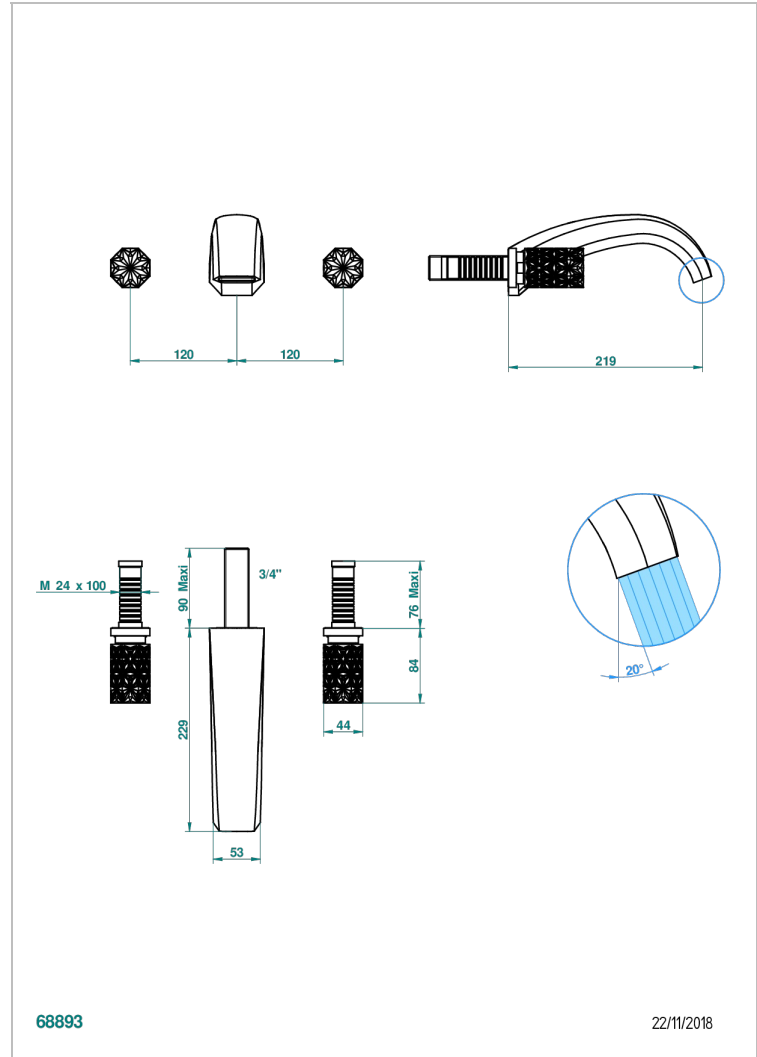

# NIHAL BLUE PORCELAIN

U2L-40SGBUS

Trim for wall mounted 3-hole lavatory set only

68893

22/11/2018

## CHARACTERISTIC

- Nihal Blue porcelain
- Trim for wall mounted 3-hole lavatory set only

## RELATED SKU'S

- Ref. G00-40AM/US Rough parts for wall set (one counter clockwise and one clockwise cartridges)