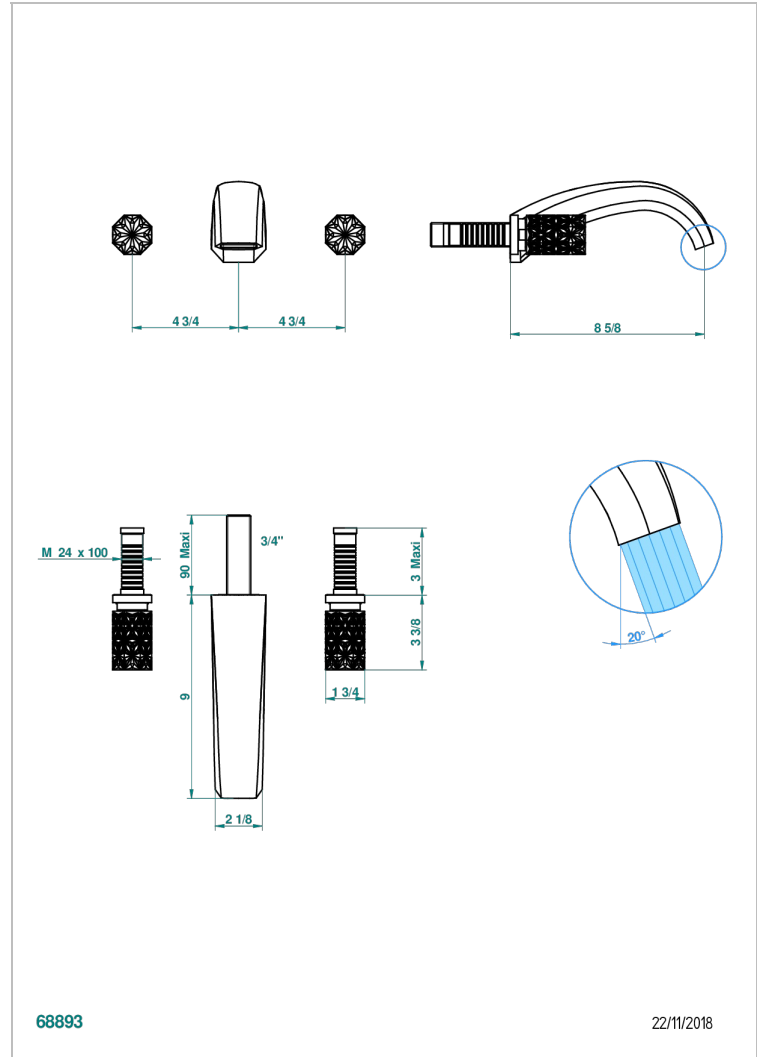

NIHAL BLUE PORCELAIN

U2L-40SGBUS

Trim for wall mounted 3-hole lavatory set only

68893

22/11/2018

CHARACTERISTIC

- Nihal Blue porcelain
- Trim for wall mounted 3-hole lavatory set only

RELATED SKU'S

- Ref. G00-40AM/US Rough parts for wall set (one counter clockwise and one clockwise cartridges)

AVAILABLE FINITIONS

Black ceram - D30

Blush PVD - H62

Brass color PVD - H49

Brown bronze color PVD - F33

Chrome polished - A02