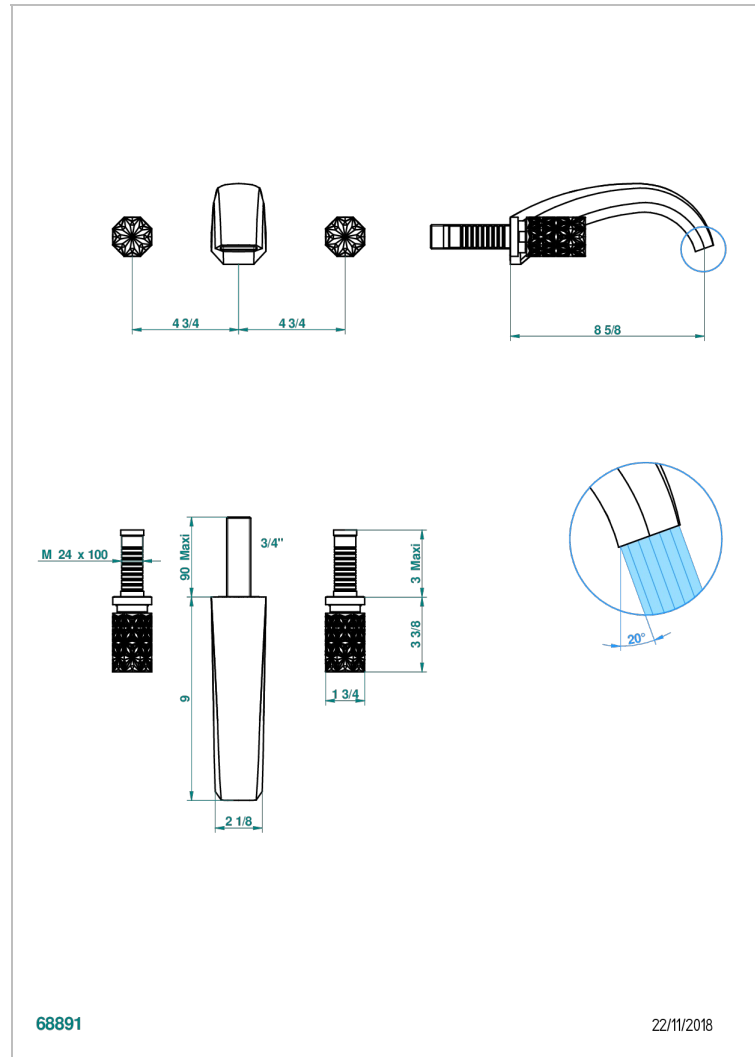

# NIHAL BLACK PORCELAIN

U2P-40SGBUS

Trim for wall mounted 3-hole lavatory set only

THG<sup>®</sup>  
PARIS

68891

22/11/2018

## CHARACTERISTIC

- Nihal Black porcelain
- Trim for wall mounted 3-hole lavatory set only

## RELATED SKU'S

- Ref. G00-40AM/US Rough parts for wall set (one counter clockwise and one clockwise cartridges)