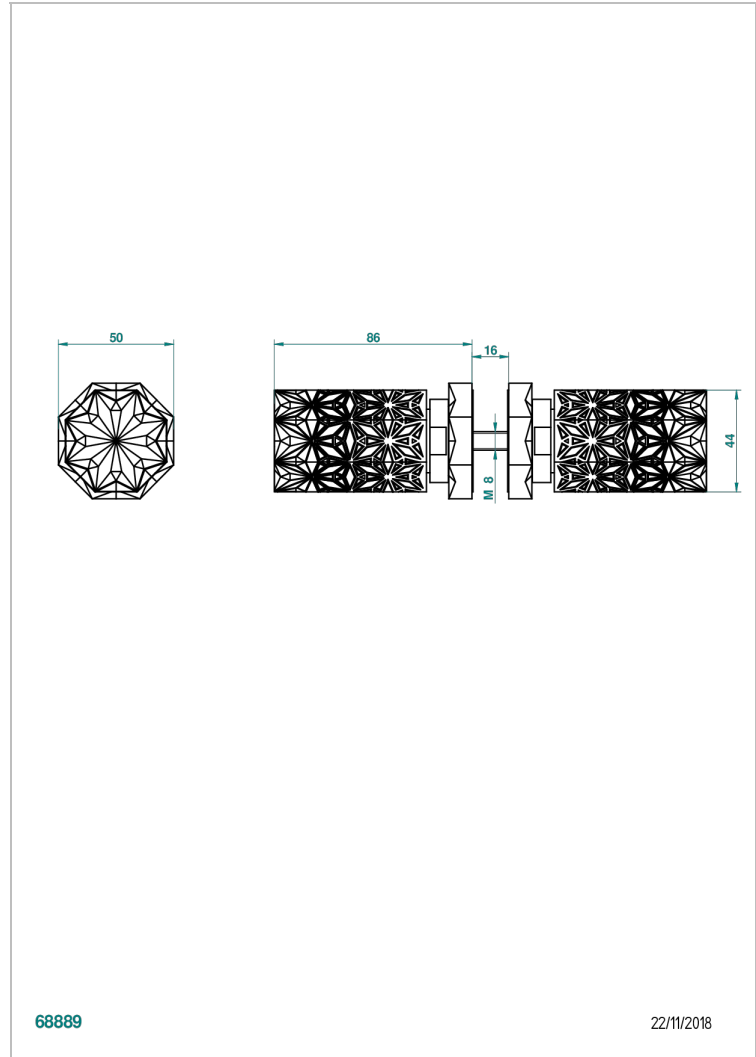

NIHAL BLUE PORCELAIN

U2L-638V

Pair of large door knobs

68889

22/11/2018

CHARACTERISTIC

- Nihal Blue porcelain
- Pair of large door knobs

AVAILABLE FINITIONS

Antique nickel - H28
Black ceram - D30
Blush PVD - H62
Brass color PVD - H49
Brown bronze color PVD - F33
Gold color PVD - H52

Graphite PVD - H64
Lacquered light bronze - D01
Matt Umber PVD - H67
Matt blush PVD - H60
Matt brass color PVD - H50
Matt brown bronze color PVD - F34