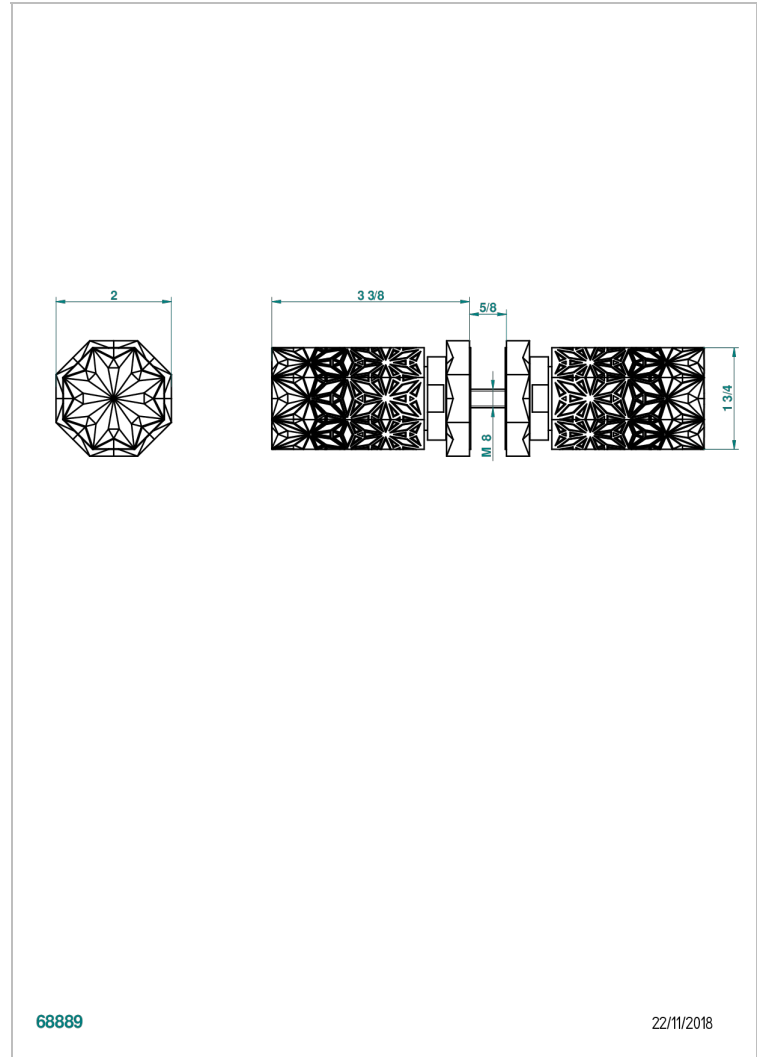

NIHAL BLUE PORCELAIN

U2L-638V

Pair of large door knobs

68889

22/11/2018

CHARACTERISTIC

- Nihal Blue porcelain
- Pair of large door knobs

AVAILABLE FINITIONS

Antique nickel - H28
Black ceram - D30
Blush PVD - H62
Brass color PVD - H49
Brown bronze color PVD - F33
Gold color PVD - H52

Graphite PVD - H64
Lacquered light bronze - D01
Matt Umber PVD - H67
Matt blush PVD - H60
Matt brass color PVD - H50
Matt brown bronze color PVD - F34

Matt chrome - C02
Matt gold - F07
Matt gold color PVD - H53
Matt graphite PVD - H65
Matt nickel (color finish) - C01
Matt nickel color PVD - H56

Nickel color PVD - H55
Polished chrome (color finish) - A02
Polished chrome / Polished gold (color finish) - G02
Polished gold (color finish) - F01
Polished nickel - B01
Soft gold - F30

Soft matt gold - F31
Umber PVD - H66
Varnished matt antique red copper (color finish) - H07