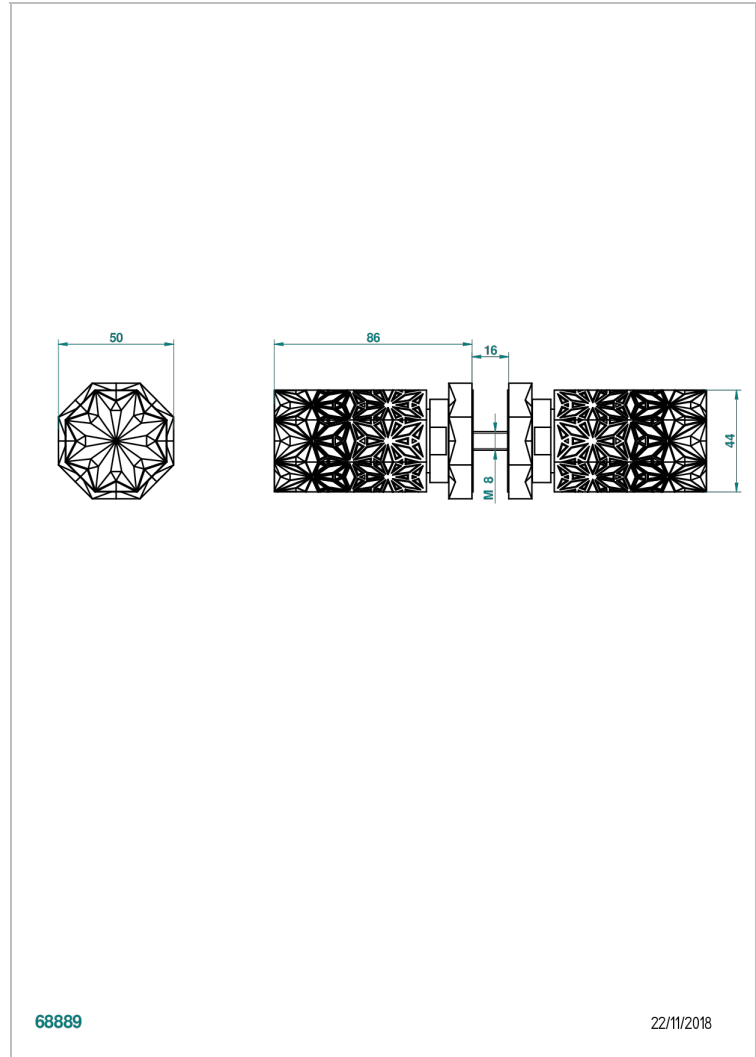

NIHAL BLUE PORCELAIN

U2L-638V

Pair of large door knobs

68889

22/11/2018

CHARACTERISTIC

- Nihal Blue porcelain
- Pair of large door knobs

AVAILABLE FINITIONS

Antique nickel - H28
Black ceram - D30
Blush PVD - H62
Brass color PVD - H49
Brown bronze color PVD - F33
Gold color PVD - H52

Graphite PVD - H64
Lacquered light bronze - D01
Matt Umber PVD - H67
Matt blush PVD - H60
Matt brass color PVD - H50
Matt brown bronze color PVD - F34

Matt chrome - C02
Matt gold - F07
Matt gold color PVD - H53
Matt graphite PVD - H65
Matt nickel (color finish) - C01
Matt nickel color PVD - H56

Nickel color PVD - H55
Polished chrome (color finish) - A02
Polished chrome / Polished gold (color finish) - G02
Polished gold (color finish) - F01
Polished nickel - B01
Soft gold - F30

Soft matt gold - F31
Umber PVD - H66
Varnished matt antique red copper (color finish) - H07